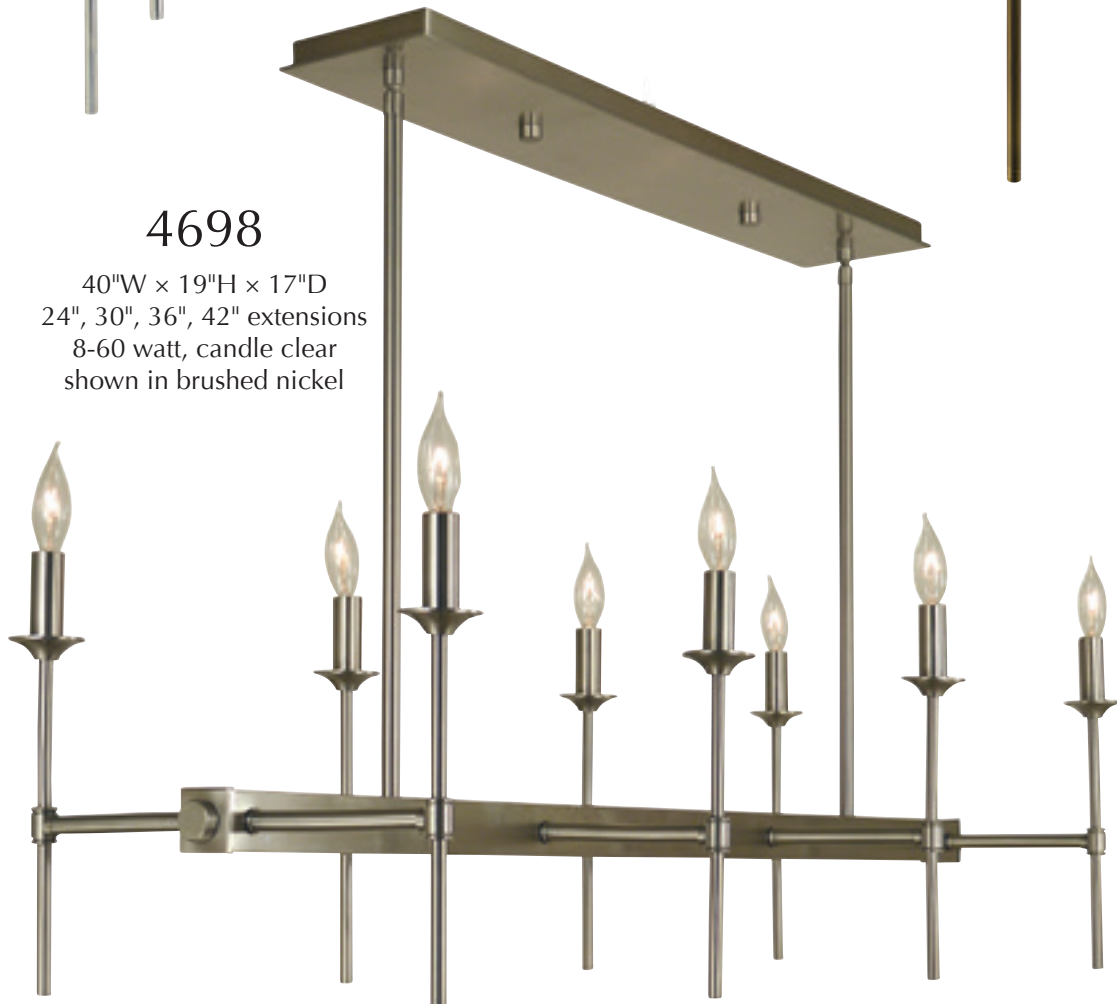

5-60 watt, candle clear

shown in antique brass

4694

12"W × 15"H
22", 28", 34", 40" extensions
4-60 watt, candle clear
shown in polished nickel

4691

5"W × 24"H × 4"D
1-60 watt, candle clear
shown in antique brass