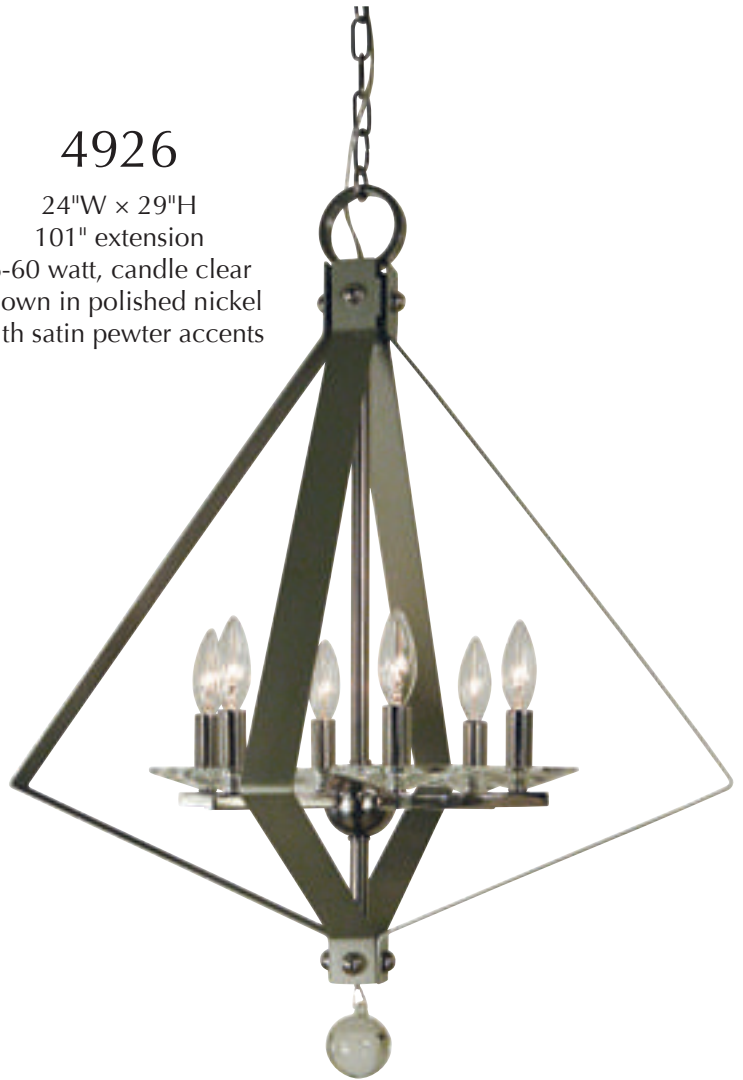

4926

24"W × 29"H
101" extension
6-60 watt, candle clear
shown in polished nickel
with satin pewter accents

4922

38"W × 41"H
41" extension
12-60 watt, candle clear
shown in polished nickel
with matte black accents