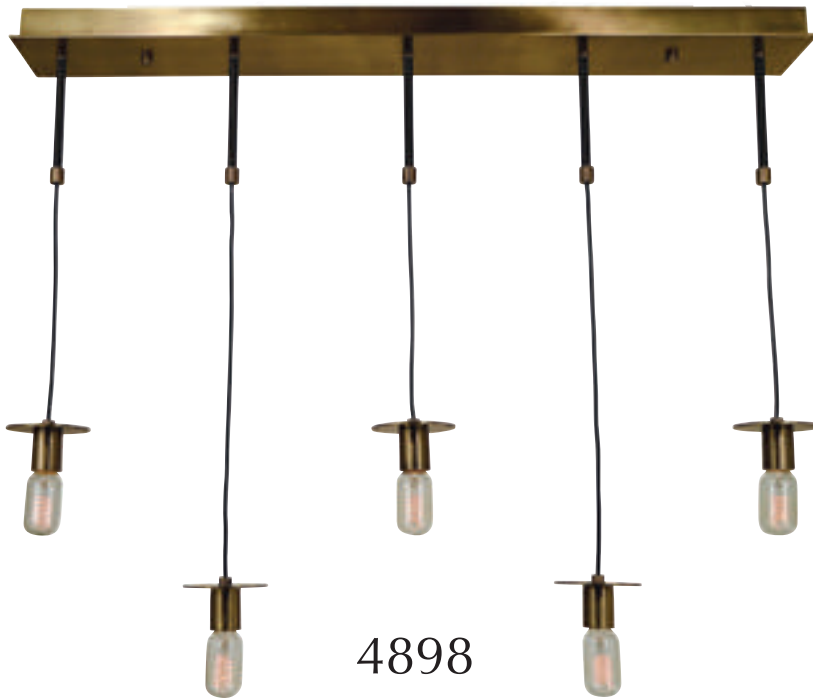

4898

40"W × 5½"H × 5"D
19"-49" extension
5-72W, medium clear
shown in antique brass with
matte black accents