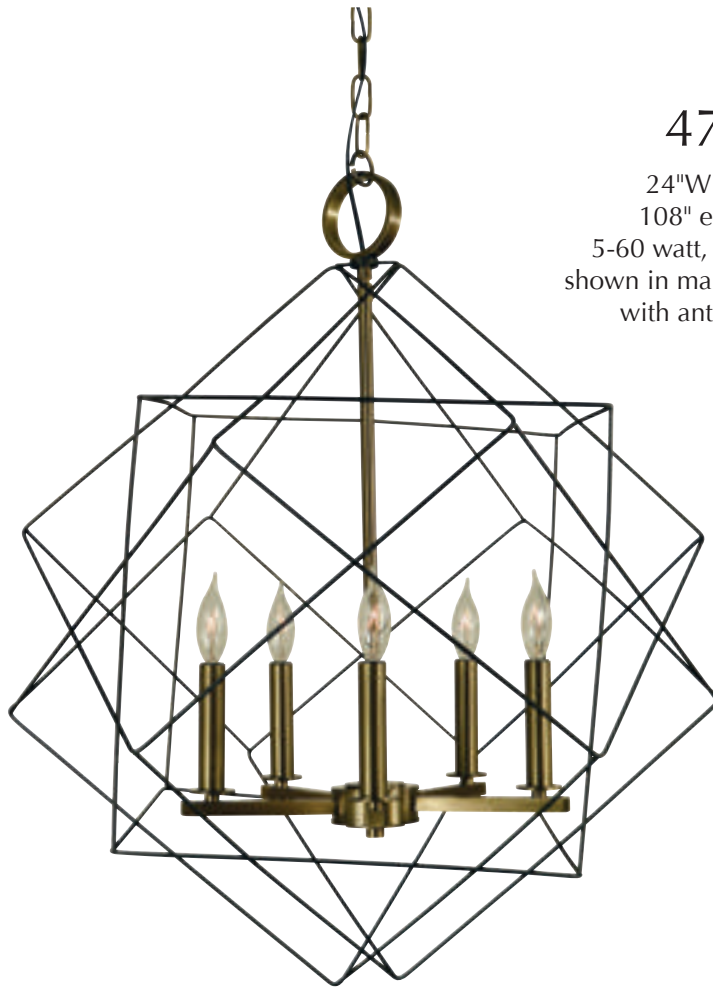

4705

24"W × 28"H
108" extension
5-60 watt, candle clear
shown in mahogany bronze
with antique brass

*Cages may be finished in Mahogany Bronze,
Matte Black or Satin Pewter only*

4704

15"W × 19"H
55" extension
4-60 watt, candle clear
shown in satin pewter with
polished nickel