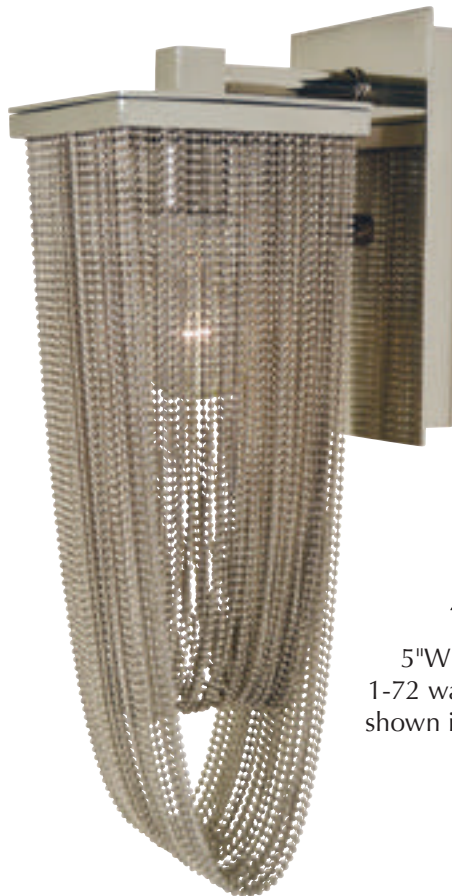

genesis

4632

12"W × 14"H
4-60 watt, candle clear
shown in mahogany bronze

4631

5"W × 16"H × 7"D
1-72 watt, medium clear
shown in polished nickel

4630

5"W × 16"H
52" extension
1-72 watt, medium clear
shown in polished nickel