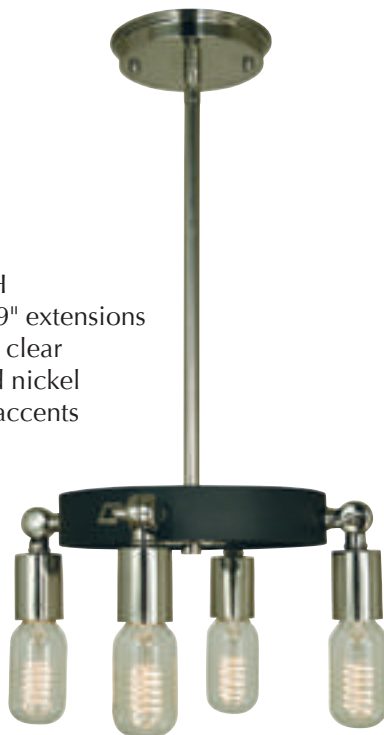

reversible arms

4888

11"W × 7"H
9", 15", 21", 27", 33", 39" extensions
4-72W, medium clear
shown in polished nickel
with matte black accents