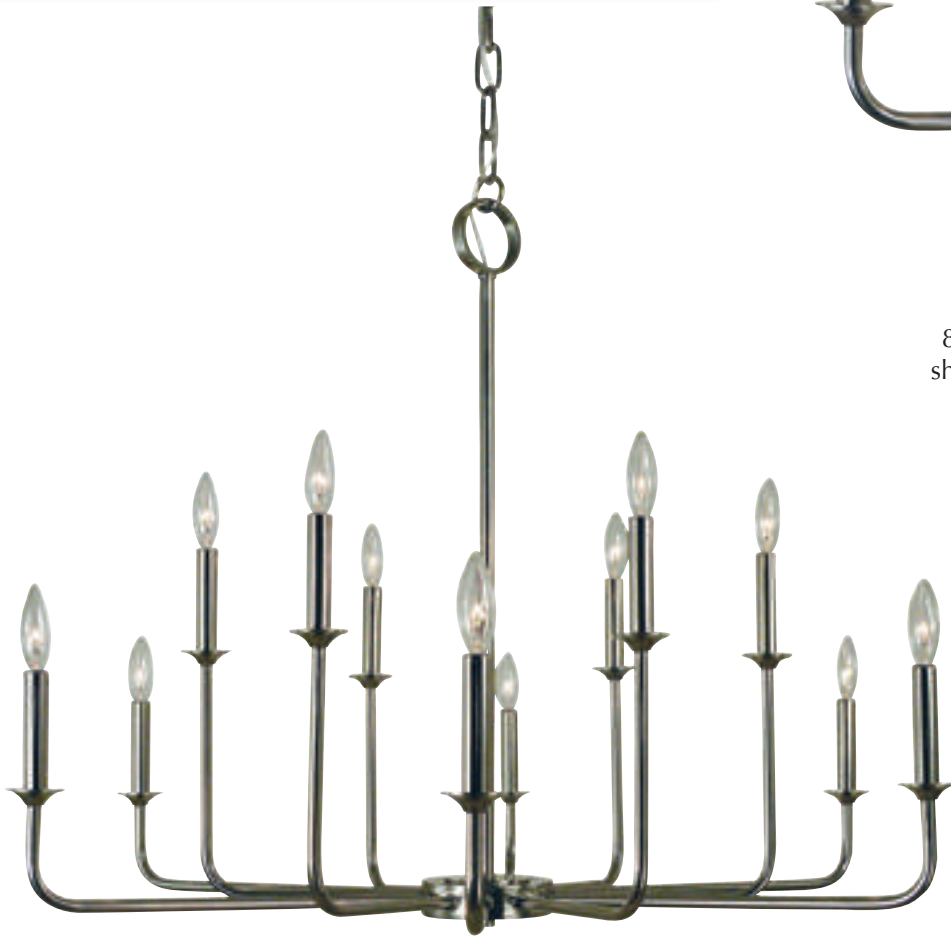

4986

14"W × 16"H
52" extensions
8-60 watt, candle clear
shown in polished nickel