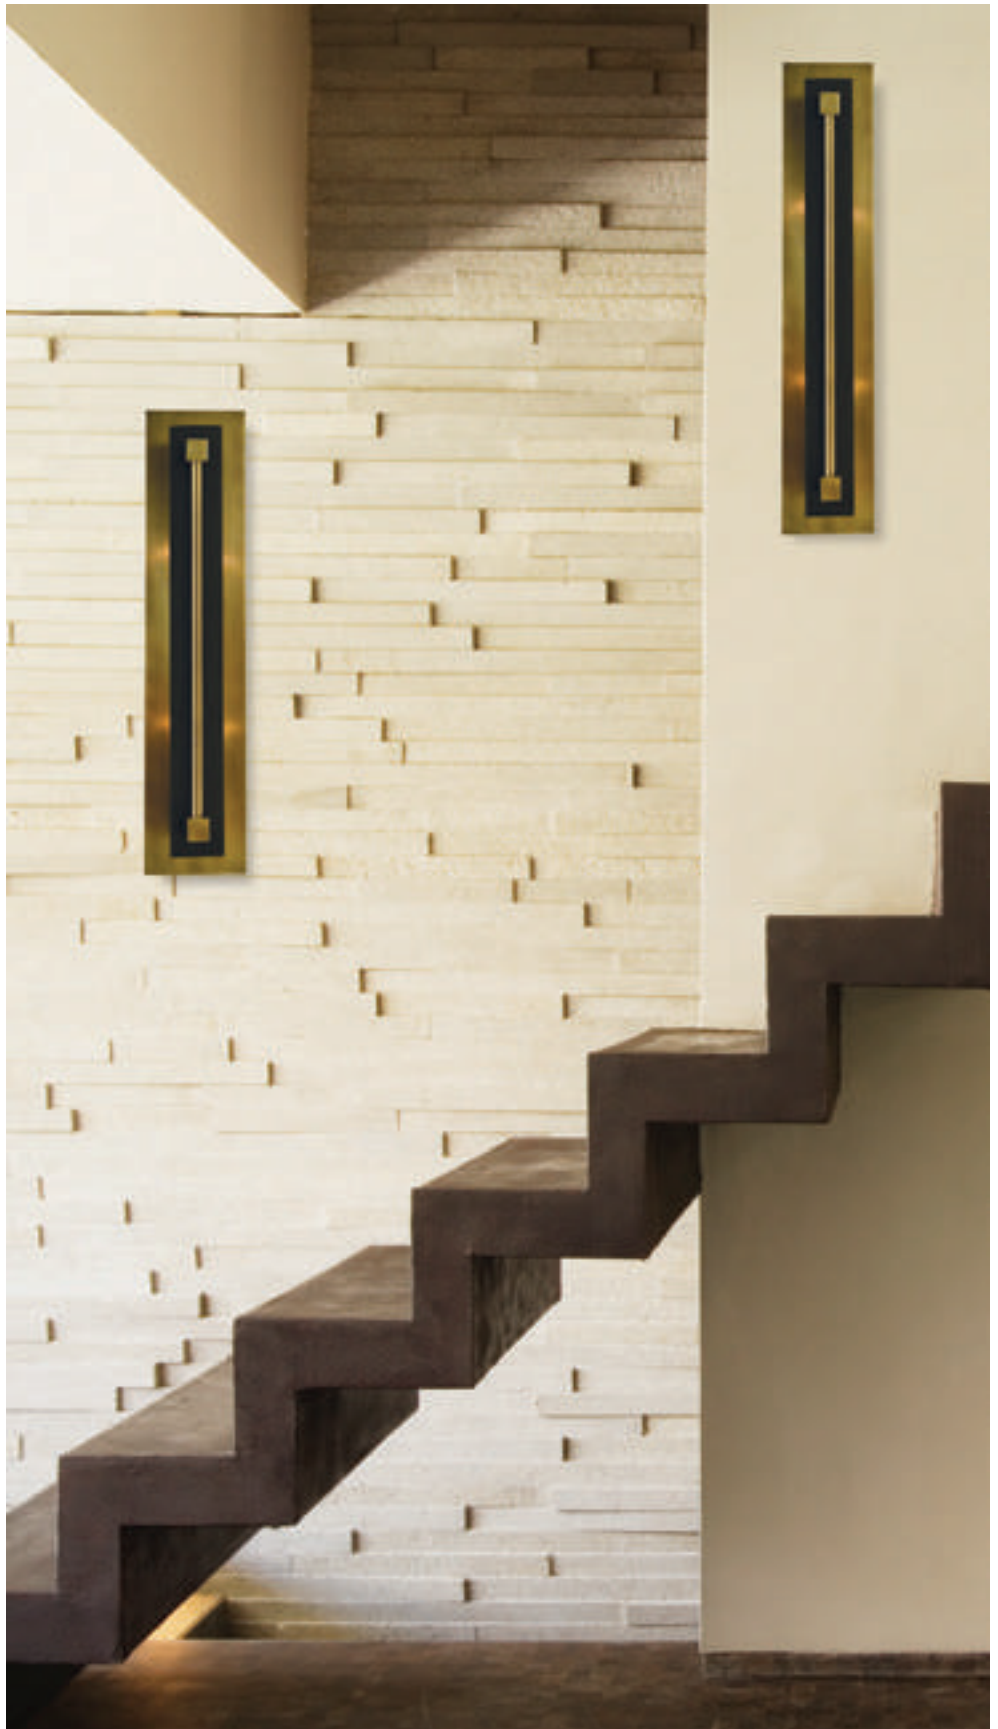

4600

15"W × 12"H
4-60 watt, candle clear
shown in mahogany bronze

louvre

4802

5"W × 22"H × 4"D
2-60 watt, candle clear
shown in antique brass with
matte black accents

Side View

louvre

4805