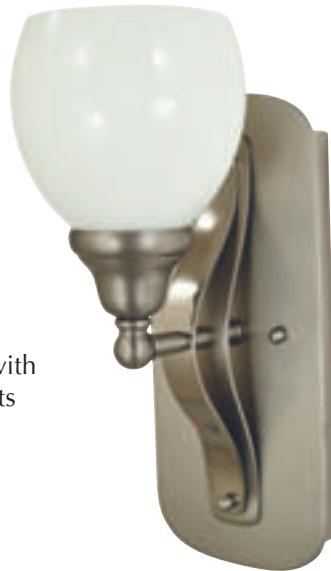

aries

4677

5"W × 12½"H × 7"D
1-72 watt, medium
shown in satin pewter with
polished nickel accents