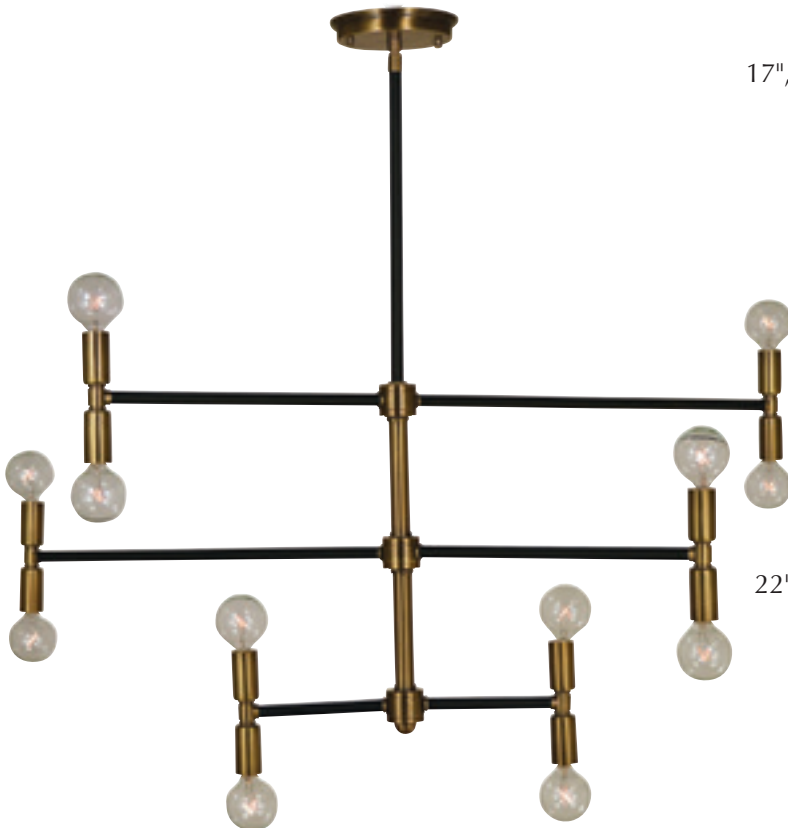

parallax

4882

5"W × 9"H × 5"D
2-60W, g16½
shown in polished nickel
with matte black accents

4884

24"W × 15"H × 9"D
17", 23", 29", 35", 41", 47" extensions
8-60W, g16½
shown in polished brass

4886

38"W × 20"H × 12"D
22", 28", 34", 40", 46", 52" extensions
12-60W, g16½
shown in antique brass
with matte black accents

regent

4920

24"W × 28"H

64" extension

6-60 watt, candle clear
shown in satin pewter
with polished nickel accents

solaris

4946

38"W × 36"H
108" extensions
6-60W, g16½
shown in satin brass

4945

28"W × 26"H
62" extensions
5-60W, g16½
shown in polished nickel

The glass globes are very lightly flecked with gold leaf and the crystal spheres are smooth and clear.

symmetry

4865

22"W × 31"H

103" extension