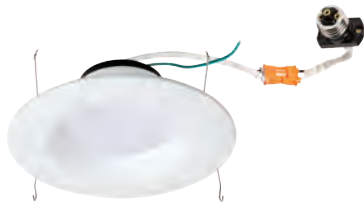

TRAVERSE INSERT

TRAVERSE INSERT
14760SC-15 | 14761SC-15