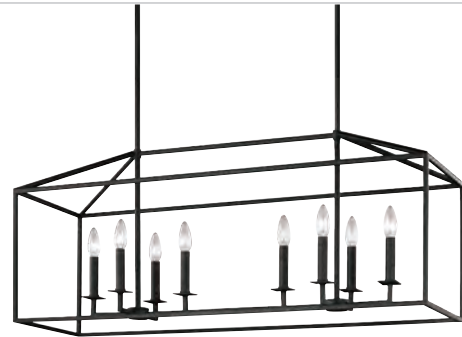

EIGHT LIGHT ISLAND PENDANT
6615508-839
L: 40" W: 12" H: 16.75"
Shown in Blacksmith Finish
Sloped Ceiling Mounting Hardware Included
Includes Two Sets of Accent Candle Holders
in Chrome and Blacksmith
Socket: 60 W Candelabra
EN Version Available

T24 DAMP