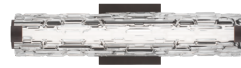

18" LED Vanity