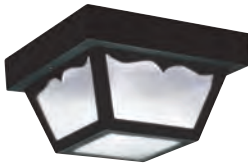

OUTDOOR CEILING

Finishes: White [-15] Black Polypropylene [-32]

**ONE LIGHT OUTDOOR
CEILING FLUSH MOUNT**
7567-32
L: 8.25" W: 8.25" H: 4.75"
Shown in Black Polypropylene Finish
Clear Textured Glass
Socket: 60 W Medium

T24 DAMP