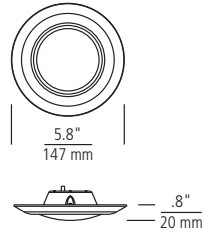

# TRAVERSE 4"

**OPTIONAL RETROFIT KITS**  
**14791**  
 for housings with integral "C" clips  
**14610**  
 for housings without integral "C" clips