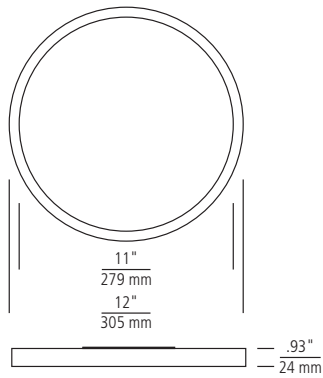

TRAVERSE
LOTUS ROUND 9"
14929RD-15