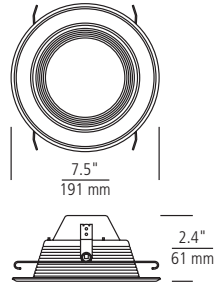

FEATURES & BENEFITS

- Recessed look and feel with unparalleled Efficacy of LED
- Economical, long lasting upgrade to standard recessed lighting
- Provides visually pleasing, color accurate 90CRI illumination
- Easily installs into most recessed lighting housings with included Edison adapter
- ENERGY STAR® qualified
- Title-24 Compliant
- Dimmable down to 10%⁽¹⁾
- IC rated with approved housings
- Wet Rated for shower ceiling installations

SPECIFICATIONS

ITEM NUMBER	14760SC-15	14761SC-15
ITEM NAME	Traverse Insert	Traverse Insert
FINISH	☐ White [-15]	☐ White [-15]
COLOR TEMPERATURE	2700K	3000K
LUMENS DELIVERED	780	780
WATTS CONSUMED	12 watts	12 watts
EFFICACY	65 lm/w	65 lm/w
COLOR RENDERING INDEX	90 CRI	90 CRI
BEAM SPREAD	Lambertian	Lambertian
RATED AVERAGE LIFE	50,000 hours to 70%	50,000 hours to 70%
DIMMABLE⁽¹⁾	Yes to 5%	Yes to 5%
WARM ON DIM	No	No
VOLTAGE	120V	120V
POWER FACTOR	>.9	>.9
AMBIENT OPERATING TEMP.	-40°C to +35°C	-40°C to +35°C
WARRANTY	5 years	5 years
INSTALLATION	6" recess retrofit	6" recess retrofit
QUALIFICATIONS	☒ EN ☒ T24 ☒ WET	☒ EN ☒ T24 ☒ WET

⁽¹⁾ Dims best with electronic low Voltage (ELV) dimmers. When sizing the dimmer, de-rate it by 30% to account for in-rush current. (i.e. a standard 600 watt dimmer will have a 420 watt capacity when used with these fixtures).

DIMMER COMPATIBILITY

FORBES & LOMAX	FLR603P
LUTRON	SELV-300P, DVELV-300P, NTELV-500, RRD-6NA, MAELV-600, HQRD-6NA, TGCL-153P, SCL-153P, DVCL-153P, LGCL-153P, DSLO6-1LZ, GL-600P, S-600P, DV-600P, PD-5NE-WH, MACL-153M, PD-6wCL, AY-600P-WH, D-600P-WH
LEGRAND	HCL45-3PW, ADTP600RMHW1
INSTEON	24770

RECESSED HOUSING COMPATIBILITY

ALL-PRO	EI700AT, EI700RAT, EI700ATNB, EI700, EI700R, EI700NB, ET700, ET700R, EI700U, EI700UAT, EI2700AT, EI2700, ET2700, ET2700R
CAPRI	CR1, PR1, QL1, R9ASIC
COMMERCIAL ELECTRIC	H3, H17, H18
ELCO	EL71CA
HALO	H7ICAT, H7RICAT, H7ICT, H7RICT, H7ICATNB, H7ICTNB, H7T, H7RT, H7TNB, H7TCP, H7UICAT, H7UICAT, H27ICAT, H27RICAT, H27ICT, H27RICT, H27T, H27RT
JUNO	ICC22/R/W/S, IC23/W, IC21/R, TC2/R
LIGHTOLIER	11041CS/ICR/SIC/SICR, 11041CX (with ML7RAB housing adapter)
LITHONIA LIGHTING	L7X, L7XP
PRESCOLITE	IBXS
PROGRESS	P87 (with ML7RAB housing adapter). Requires mounting clip accessory (sold separately). Consult factory for details.
GENERATION LIGHTING	1128, 1128QC, 11028, 11028QC, 11018, 1128FB
THOMAS	PS1, PS9RM