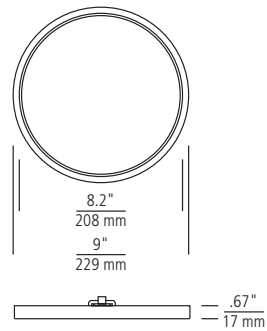

TRAVERSE
LOTUS ROUND 7"
14927RD-15