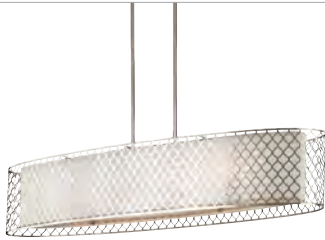

JOURDANTON
by SEA GULL COLLECTION
p.92

FINISH:

- Brushed Nickel [-962]

T24 DAMP

Four Light Island Pendant