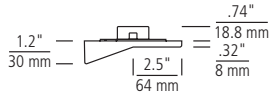

FEATURES & BENEFITS

- Designed for superior performance and value
- Economical, longer lasting alternative to standard recessed downlights
- Provides visually pleasing, color accurate illumination (90 CRI)
- ENERGY STAR® Qualified
- Title-24 Compliant
- Wet rated for shower ceiling installations
- Dimmable down to 10%⁽¹⁾
- Angled housing for optimal light performance displayed on a wall
- Easy to install

DIMMER COMPATIBILITY

FORBES & LOMAX	FLR603P
LEGRAND	HCL45-3PW, ADTP600RMHW1, ADTH700RMTUW1
INSTEON	2477D
LUTRON	GL-600P-WH, S-600P, DV-600P, AY-600P-WH, D-600P-WH, TGCL-153P, DVCL-153P, DSL06-1LZ, MACL-153M, PD-6WCL, SELV-300P, DVELV-300P, NTELV-500, RRD-6NA, MAELV-600, MRF-2-6ELV, HQRD-6NA

SPECIFICATIONS

ITEM NUMBER	14936RD-15
ITEM NAME	Traverse Aubrey Wall Wash
FINISH	☐ White [-15]
COLOR TEMPERATURE	3000K
LUMENS DELIVERED	500
WATTS CONSUMED	9
EFFICACY	56
COLOR RENDERING INDEX	90 CRI
BEAM SPREAD	Lambertian
RATED AVERAGE LIFE	50,000 hours to 70%
DIMMABLE⁽¹⁾	Yes to <10%
VOLTAGE	120V
POWER FACTOR	>.9
AMBIENT OPERATING TEMP.	-40°C to +35°C
LENS	Polycarbonate
WARRANTY	5 years
INSTALLATION	New Construction (3/4" Round, 4" Square/Octagonal)
QUALIFICATIONS	☒ EN* ☒ T24 ☒ WET

⁽¹⁾ Dims best with electronic low Voltage (ELV) dimmers. When sizing the dimmer, de-rate it by 30% to account for in-rush current. (i.e. a standard 600 watt dimmer will have a 420 watt capacity when used with these fixtures).