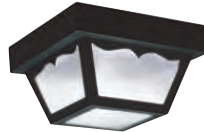

Two Light Outdoor Ceiling Flush Mount