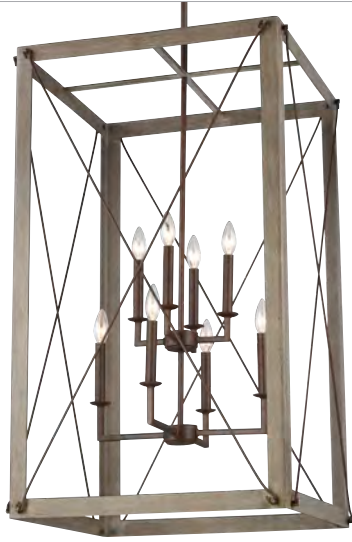

THORNWOOD

FINISH: ■ Washed Pine [-872] with ■ Weathered Iron Accents

EN VERSION AVAILABLE (Thornwood) 3.5 W Candelabra Base | LED, 2700K | 350 Lumens | Lamps Included
EN3 VERSION AVAILABLE (Franport Wall/Bath): 9.5 W Medium Base | LED, 3000K | 800 Lumens | Lamps Included

**LARGE EIGHT LIGHT
HALL / FOYER**

6526308-872
L: 23.125" W: 23.125" H: 38"
Sloped Ceiling Mounting Hardware Included
Socket: 60 W Candelabra

T24 DAMP