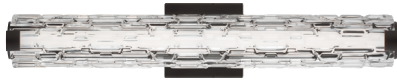

CUTLER

Finishes: ☐ Chrome [-CH] ☐ Satin Nickel [-SN] ☒ Oil Rubbed Bronze [-ORB]

24" LED VANITY
WB1869ORB-L1
W: 24" H: 5" E: 4.375"
Shown in Oil Rubbed Bronze Finish
Clear Staggered Rock Glass
Acrylic Diffuser
Socket: LED Integrated Array 20w Max

T24 DAMP LED +

18" LED VANITY
WB1867CH-L1
W: 18" H: 5" E: 4.375"
Shown in Chrome Finish
Clear Crackle Glass
Acrylic Diffuser
Socket: LED Integrated Array 15w Max

T24 DAMP LED +

13" LED WALL SCONCE
WB1871SN-L1
W: 5" H: 13.5" E: 4.375"
Shown in Satin Nickel Finish
Clear Staggered Rock Glass
Acrylic Diffuser
Socket: LED Integrated Array 10w Max

T24 DAMP LED +