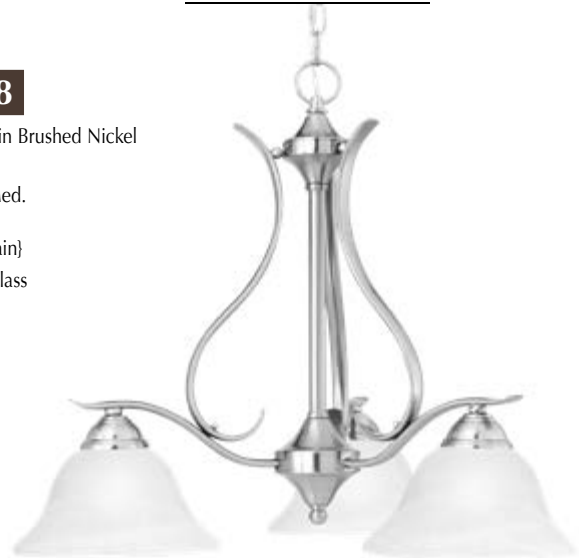

SL863378

3 light chandelier in Brushed Nickel
27"W x 21"H
3 lights x 100W Med.
93" Overall height
{12' wire} {60" chain}

- alabaster style glass