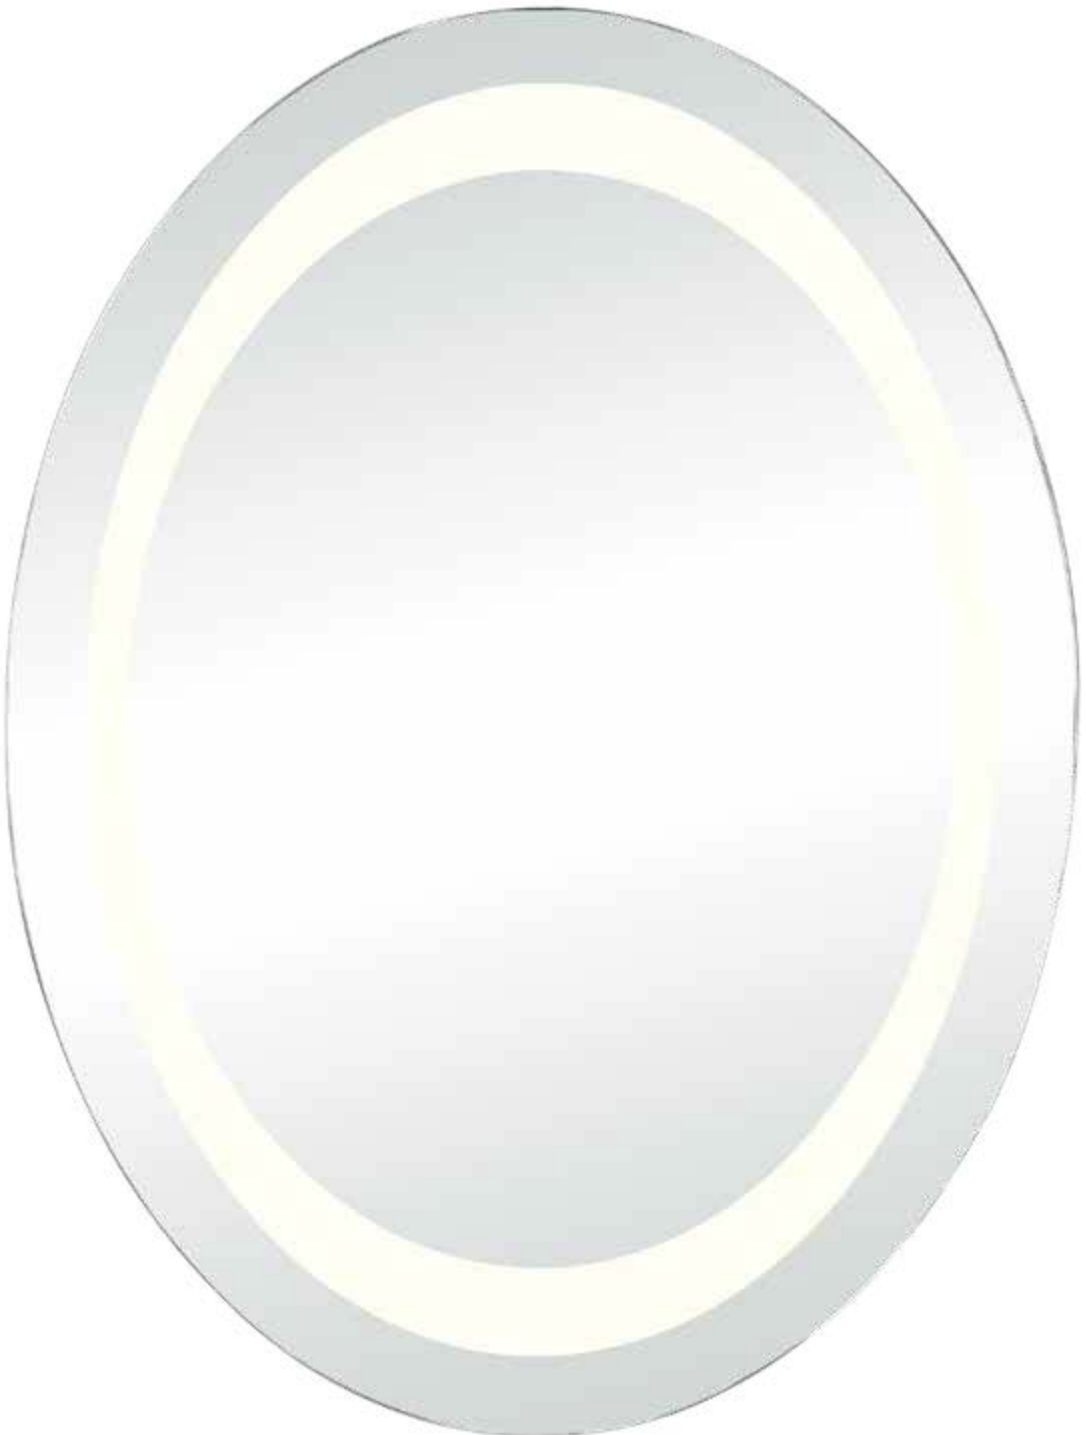

LED MIRRORS