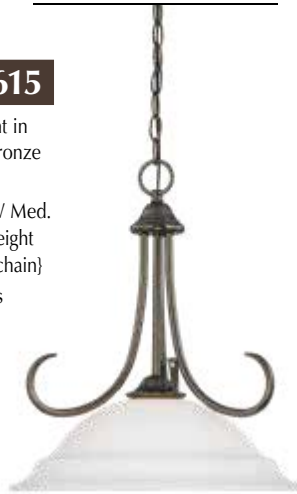

SL891615

1 light pendant in Oil Rubbed Bronze
16"W x 18"H
1 light x 150W Med.
66" Overall height
{12' wire} {4' chain}
• etched glass

SL805115

5 light chandelier in Oil Rubbed Bronze
23"W x 20"H
5 lights x 100W Med.
68" Overall height
{12' wire} {4' chain}
• etched glass