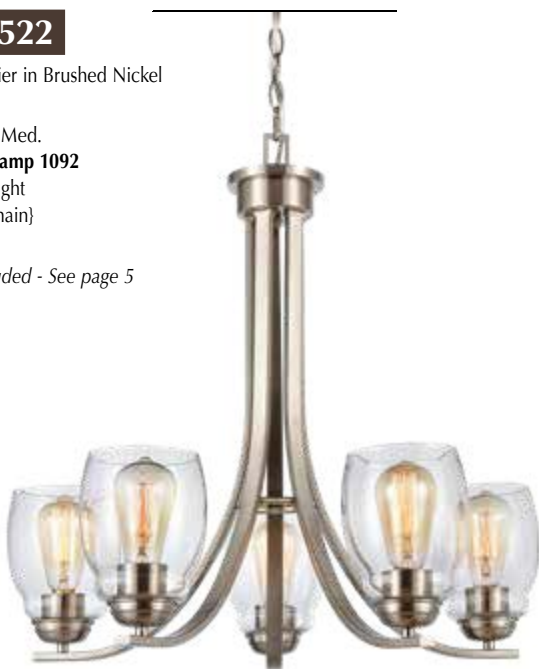

CN320522

5 light chandelier in Brushed Nickel

25"W x 24"H

5 lights x 60W Med.

*Shown with Lamp 1092

97" Overall height
{12' wire} {6' chain}

- clear glass

*lamp not included - See page 5