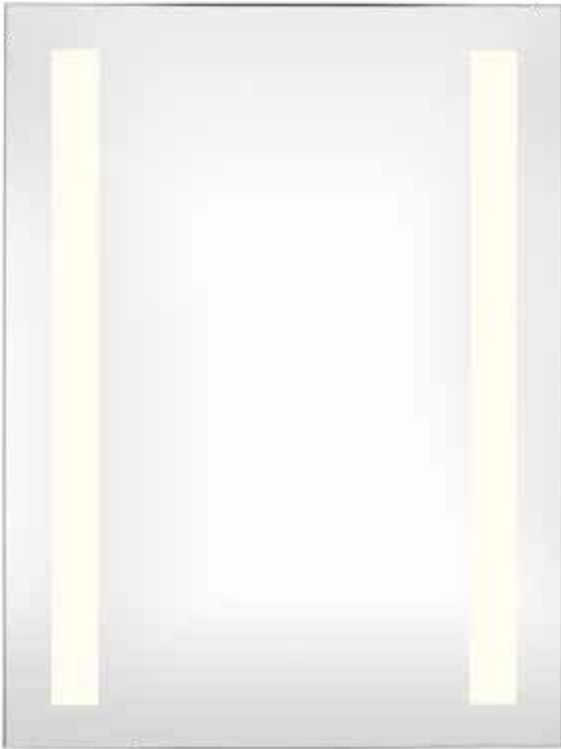

LED

1179-005