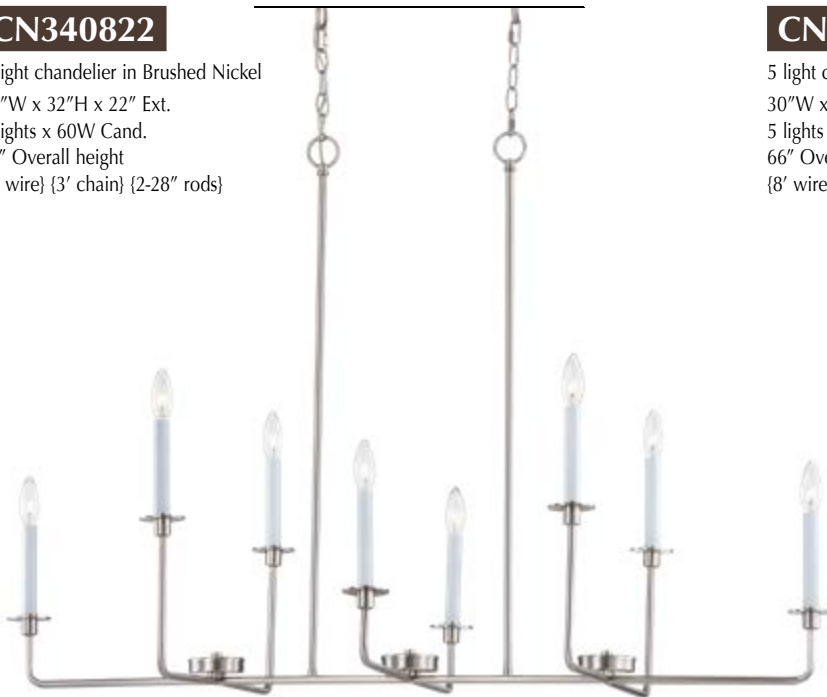

CN340826

8 light chandelier in Matte Black
48"W x 32"H x 22" Ext.
8 lights x 60W Cand.
71" Overall height
{6' wire} {3' chain} {2-28" rods}

CN340526

5 light chandelier in Matte Black
30"W x 28"H
5 lights x 60W Cand.
66" Overall height
{8' wire} {1-18" + 1-12" + 1-6" rods}

LEXINGTON GREEN

CN3415822

15 light chandelier in Brushed Nickel
46"W x 36"H
15 lights x 60W Cand.
74" Overall height
{12' wire}
{1-18" + 1-12" + 1-6" rods}

CN341822

8 light chandelier in Brushed Nickel
38"W x 32"H
8 lights x 60W Cand.
70" Overall height
{12' wire} {1-18" + 1-12" + 1-6" rods}

CN340822

8 light chandelier in Brushed Nickel
48"W x 32"H x 22" Ext.
8 lights x 60W Cand.
71" Overall height
{6' wire} {3' chain} {2-28" rods}

CN341522

5 light chandelier in Brushed Nickel
30"W x 28"H
5 lights x 60W Cand.
66" Overall height
{8' wire} {1-18" + 1-12" + 1-6" rods}

FARMINGTON

CN110821

8 light chandelier in Oil Rubbed Bronze
36"W x 32"H
8 x 60W Cand.
84" Overall height
{12' wire} {60" chain}

CN110521

5 light chandelier in Oil Rubbed Bronze
21"W x 21"H
5 x 60W Cand.
82" Overall height
{12' wire} {60" chain}