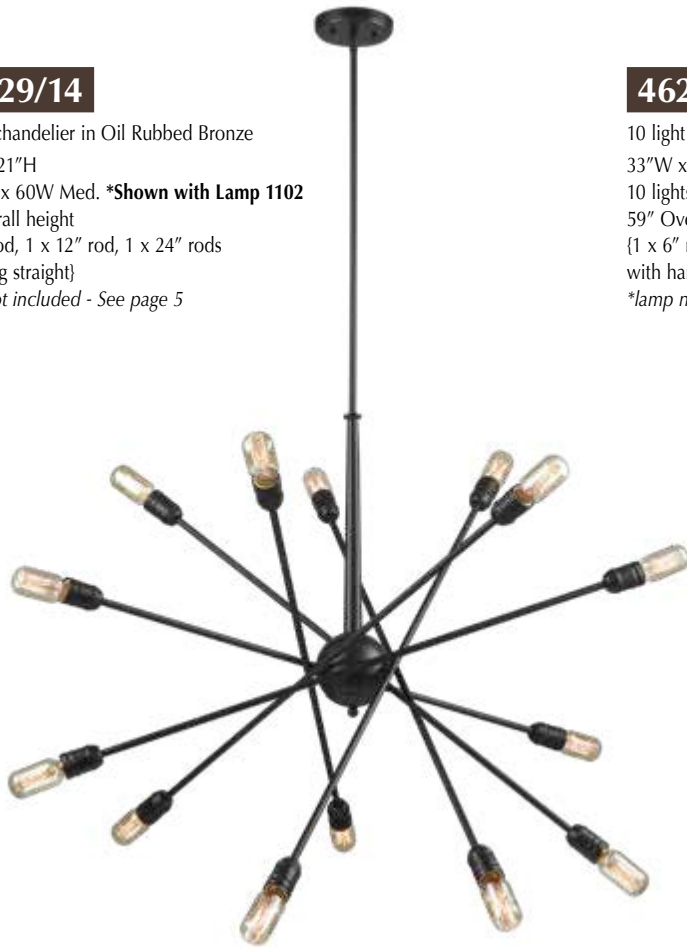

46232/24

24 light chandelier in Oil Rubbed Bronze
36"W x 36"H
24 lights x 60W Med. ***Shown with Lamp 1102**
50" Overall height
{1 x 6" rod, 2 x 12" rods with hang straight}
**lamp not included - See page 5*

46230/12

12 light chandelier in Oil Rubbed Bronze
16"W x 16"H
12 lights x 60W Med. ***Shown with Lamp 1102**
43" Overall height
{1 x 6" rod, 2 x 12" rods with hang straight}
**lamp not included - See page 5*

46231/12

12 light chandelier in Oil Rubbed Bronze
27"W x 27"H
12 lights x 60W Med. ***Shown with Lamp 1102**
47" Overall height
{1 x 6" rod, 2 x 12" rods with hang straight}
**lamp not included - See page 5*

46228/10

10 light chandelier in Oil Rubbed Bronze
33"W x 15"H
10 lights x 60W Med. ***Shown with Lamp 1102**
59" Overall height
{1 x 6" rod, 1 x 12" rod, 1 x 24" rods
with hang straight}
**lamp not included - See page 5*