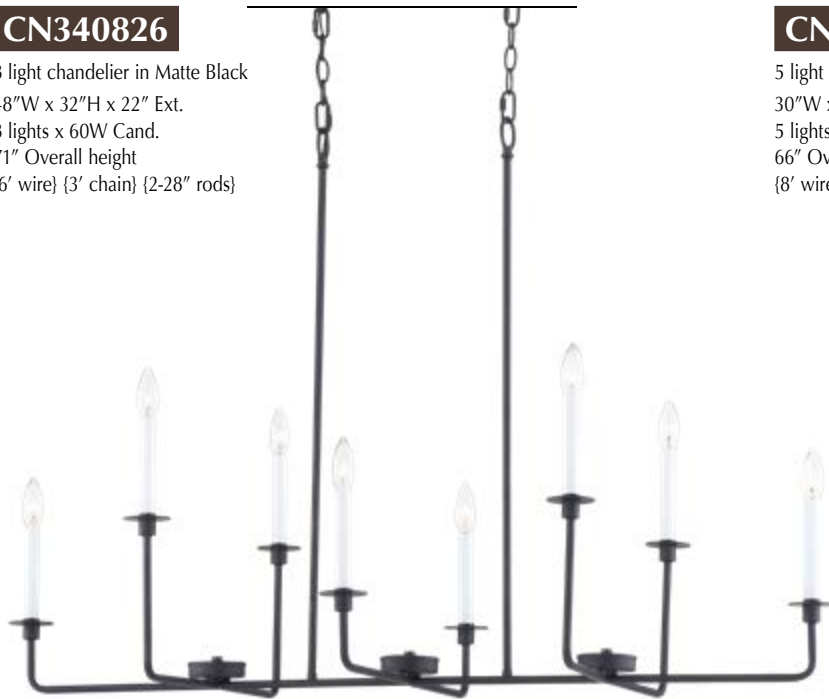

CN3415826

15 light chandelier in Matte Black
46"W x 36"H
15 lights x 60W Cand.
74" Overall height
{12' wire}
{1-18" + 1-12" + 1-6" rods}

CN341826

8 light chandelier in Matte Black
38"W x 32"H
8 lights x 60W Cand.
70" Overall height
{12' wire} {1-18" + 1-12" + 1-6" rods}

CN340826

8 light chandelier in Matte Black
48"W x 32"H x 22" Ext.
8 lights x 60W Cand.
71" Overall height
{6' wire} {3' chain} {2-28" rods}

CN340526

5 light chandelier in Matte Black
30"W x 28"H
5 lights x 60W Cand.
66" Overall height
{8' wire} {1-18" + 1-12" + 1-6" rods}