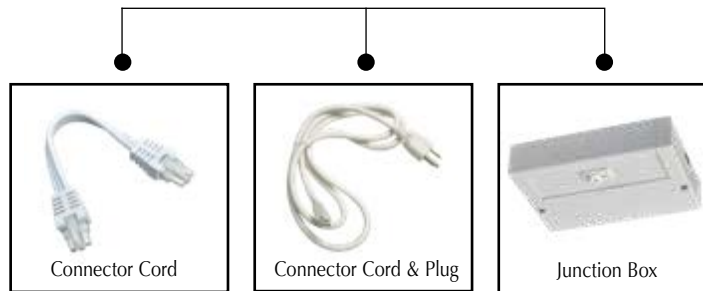

AURORA ACCESSORIES (NOT INCLUDED)

Product Code	Accessory	Product Code	Accessory	Product Code	Accessory
UCX00640 (White)	6" Connector Cord	UCX07040 (White)	70" Connector Cord	UCX99940 (White)	Junction Box
UCX00665 (Black)	6" Connector Cord	UCX07065 (Black)	70" Connector Cord	UCX99965 (Black)	Junction Box
UCX01240 (White)	12" Connector Cord	UCX00140 (White)	72" Connector Cord & Plug	UCX98888	Bag of 6 Romex Connectors
UCX01265 (Black)	12" Connector Cord	UCX00165 (Black)	72" Connector Cord & Plug		
UCX02440 (White)	24" Connector Cord	UCX00340 (White)	Close Connect Terminal	<i>Note: Accessories are available as a 6 pack. See price sheet.</i>	
UCX02465 (Black)	24" Connector Cord	UCX00365 (Black)	Close Connect Terminal		