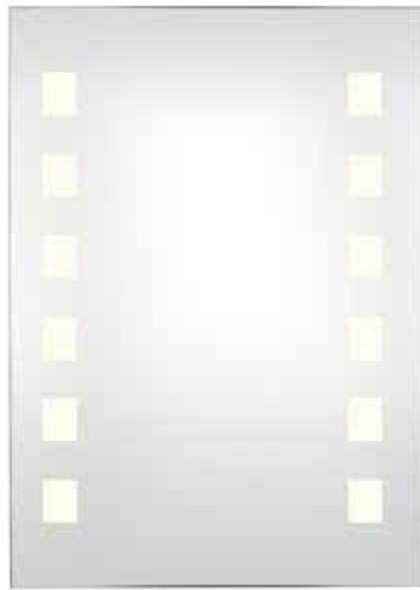

LED

1179-003

ITEM NO.	COLLECTION	BULB	W	H	EXT.	ADDITIONAL DETAILS
1179-003	Studio	8W-1100 Lumen LED (included)	20"	24"	2"	6000K, dimmable
1179-005	Runway	9W-1300 Lumen LED (included)	24"	32"	2"	6000K, dimmable
1179-007	Blabla	12W-1400 Lumen LED (included)	20"	28"	2"	6000K, dimmable

LED MIRRORS