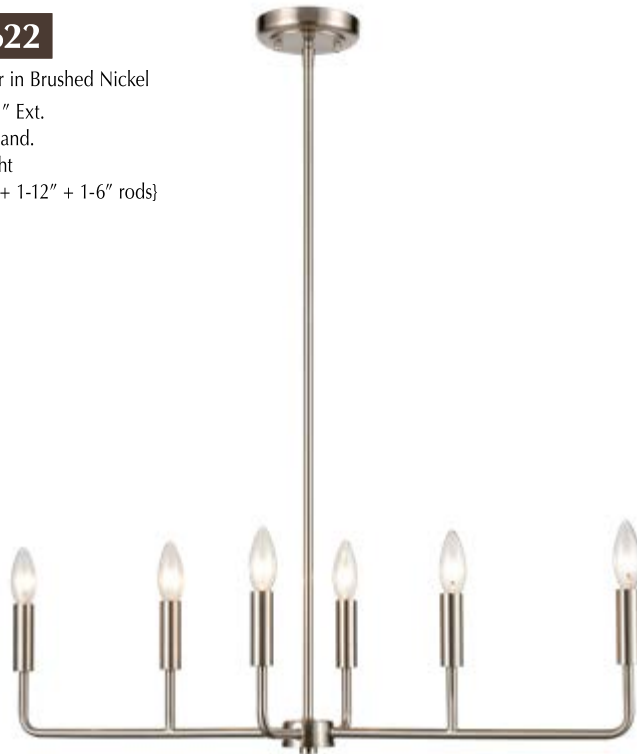

CN330822

8 light chandelier in
Brushed Nickel
39"W x 7"H x 11" Ext.
8 lights x 60W Cand.
44" Overall height
{12' wire}
{1-18" + 1-12" + 1-6" rods}

CN330422

4 light chandelier in Brushed Nickel
25"W x 7"H
4 lights x 60W Cand.
44" Overall height
{12' wire} {1-18" + 1-12" + 1-6" rods}

CN330622

6 light chandelier in Brushed Nickel
31"W x 7"H x 11" Ext.
6 lights x 60W Cand.
44" Overall height
{12' wire} {1-18" + 1-12" + 1-6" rods}

PARK SLOPE

CN330482

4 light semi flush in Brushed Nickel
15"W x 10"H
4 lights x 60W Cand.