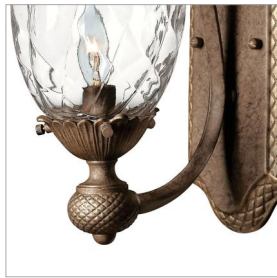

PLANTATION

4140PZ

SINGLE LIGHT SCONCE

A Hinkley classic, the ornate Plantation collection features exceptional pineapple shaped, clear optic glass that makes a noble statement with matching candle sleeves and elaborate, decorative cast detailing.

DETAILS	
FINISH:	Pearl Bronze
MATERIAL:	Aluminum
GLASS:	Clear Optic
DIMMABLE:	No

DIMENSIONS	
WIDTH:	6"
HEIGHT:	14.5"
WEIGHT:	7lb
BACK PLATE:	4.75"W X 12"H
EXTENSION:	8.5"
TOP TO OUTLET:	8.5"

LIGHT SOURCE	
LIGHT SOURCE:	Socketed
WATTAGE:	1-5w Cand. LED, 60w Equiv.
VOLTAGE:	120v

SHIPPING	
CARTON LENGTH:	14.5
CARTON WIDTH:	10
CARTON HEIGHT:	20.5
CARTON WEIGHT:	11

PRODUCT DETAILS:

- Suitable for use in dry (indoor) locations as defined by NEC and CEC. Meets United States UL Underwriters Laboratories & CSA Canadian Standards Association Product Safety Standards.
- Classic, elegant lines and timeless details enhance a traditional space

HINKLEY

HINKLEY
33000 Pin Oak Parkway
Avon Lake, OH 44012

PHONE: (440) 653-5500
Toll Free: 1 (800) 446-5539

hinkley.com