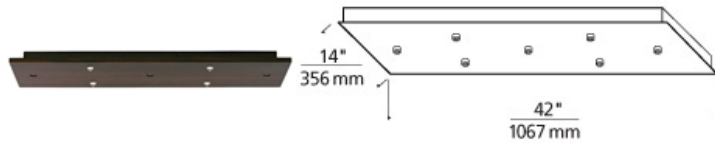

MULTI-PORT CHANDELIERS

Line-Low Voltage Rectangle Canopy 7-port LED

DESCRIPTION

Mounts to a standard 4" junction box with round plaster ring (provided by electrician). 42"L x 14"W x 2.5" Depth Drywall anchors included for additional support. Includes electronic transformers, 4 low-voltage FreeJack ports, and 3 line-voltage PowerJack ports.

INSTALLATION

This product can mount to either a 4" square electrical box with round plaster ring or an octagonal electrical box (not included). For ceiling only. Transformers (included) fit in canopy.

WEIGHT

35lb / 15.88kg ±

walnut wood

COLOR OPTIONS

maple wood

metal

walnut wood

ORDERING INFORMATION

700FJPJLD7 SHAPE OR SIZE	COLOR	FINISH	VOLTAGE
RECTANGLE 7 PORT HYBRID LINE-LOW VOLTAGE	M MAPLE WOOD T METAL W WALNUT WOOD	Z ANTIQUE BRONZE S SATIN NICKEL	- 120V IN/12V OUT LED LED