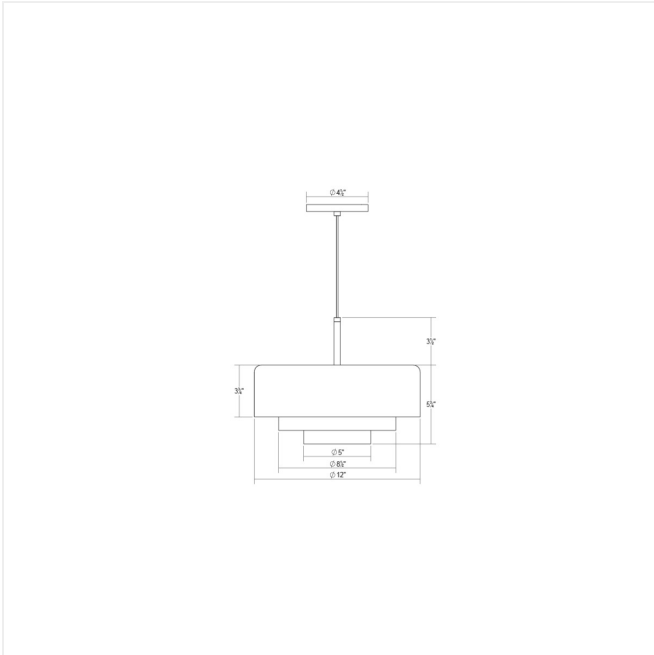

Project:

Modern Tiers 12" Flat LED Pendant Spec Sheet

SKU: 3525.14

Modern Tiers Pendants celebrate pure modern geometry and functional simplicity. Smooth, muted concentric tiered rings—domed or in a flat drum shape—channel light downward, creating an illuminating LED glow within a sculptural form. Scaled for residential, hospitality and commercial settings for an enduring modern presence.

Learn more: <https://sonnemanlight.com/modern-tiers-pendant>

Type #:

Dimensions

Height:	9.25"
Diameter:	12"
Canopy/Backplate/Base:	4.5"
Hanging Details:	20' Adjustable Cord
Shape:	Flat
Size:	12"
Canopy/Backplate/Base Height:	0.5"

Electrical Specs

Bulb(s) Included?:	Yes
Bulb 1 Type:	Integral LED
Bulb Quantity:	1
Input Voltage:	120-277VAC
Initial Lumens:	1200
Color Temperature:	3000K
CRI:	90
Power Supply Type:	Driver
Power Supply Quantity:	1
Power Supply Location:	Outlet Box
Dimming Type:	TRIAC/ELV/0-10V
Bulb Max Wattage:	11

Installation

Installation:	Licensed electrician required
Sloped Ceiling Compatible?:	Compatible
Cord Length:	20' Adjustable Cord
Minimum Hanging Height:	10.25"
Maximum Hanging Height:	249.25"

Shade

Shade Material:	Metal
Shade 1 Color:	Brass Finish
Shade 2 Material:	Metal
Shade 2 Color:	Satin White
Shade 3 Material:	Metal
Shade 3 Color:	Satin White