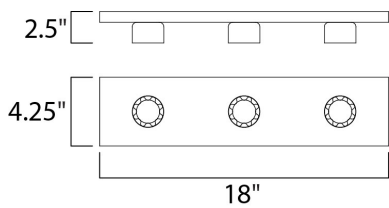

MEASUREMENTS

DIMENSION : 18" W x 4.25" H x 2.5" Ext
 BACK PLATE : 4" W x 15.75" H x 2.14" HCO
 HANGING WEIGHT : 0.65 lb

LAMPING

INPUT VOLTAGE : 120V
 LUMENS : 0 Rated
 BULB : 3 x 60W Incandescent E26 Medium , 180W Total
 BULB INCLUDED : (Not Included)
 DIMMABLE : Yes