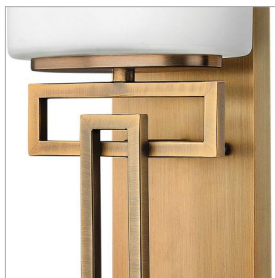

LANZA

5100BR

SINGLE LIGHT VANITY

Lanza features contemporary styling with geometric patterns that are emphasized in Antique Nickel, Brushed Bronze and Buckeye Bronze finishes. The elongated oval, etched opal glass reinforces its sleek design.

DETAILS	
FINISH:	Brushed Bronze
MATERIAL:	Metal
GLASS:	Etched Opal
DIMMABLE:	No

DIMENSIONS	
WIDTH:	7.3"
HEIGHT:	12"
WEIGHT:	2lb
BACK PLATE:	4.75"W X 12"H
EXTENSION:	5"
TOP TO OUTLET:	6.5"

LIGHT SOURCE	
LIGHT SOURCE:	Socketed
VOLTAGE:	120v

SHIPPING	
CARTON LENGTH:	7.3
CARTON WIDTH:	17
CARTON HEIGHT:	9.5
CARTON WEIGHT:	3

PRODUCT DETAILS:

- This fixture must be installed with shades/glass facing up toward the ceiling
- Suitable for use in damp locations as defined by NEC and CEC. Meets United States UL Underwriters Laboratories & CSA Canadian Standards Association Product Safety Standards.
- Merging the best of traditional and modern elements with a sophisticated and streamlined look