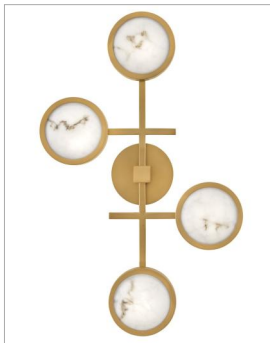

CAVA

FR31013LCB

LARGE FLUSH MOUNT

Cava's distinctive yet fashionable shape provides versatility for interior settings ranging from modern to transitional. Cloudstone shades - with metal reflector plates to beautifully reflect light - adorn an elegantly elongated design finished in Lacquered Brass or Black Oxide.

DETAILS	
FINISH:	Lacquered Brass
MATERIAL:	Steel
GLASS:	Cloudstone
DIMMABLE:	YES, CL TYPE DIMMER (SSL7A)

DIMENSIONS	
WIDTH:	30"
HEIGHT:	4.3"
DEPTH:	19
WEIGHT:	6.8lb

LIGHT SOURCE	
LIGHT SOURCE:	Integrated LED
LED NAME:	ER2G16W7
VOLTAGE:	120v
COLOR TEMP:	3000
LUMENS:	5600
CRI:	95
INCANDESCENT EQUIVALENCY:	4 x 100w
DIMMABLE:	YES, CL TYPE DIMMER (SSL7A)

MOUNTING	
CANOPY:	5" Dia.

SHIPPING	
CARTON LENGTH:	5.1
CARTON WIDTH:	32.5
CARTON HEIGHT:	32.8
CARTON WEIGHT:	9.5

PRODUCT DETAILS:

- Suitable for use in dry (indoor) locations as defined by NEC and CEC. Meets United States UL Underwriters Laboratories & CSA Canadian Standards Association Product Safety Standards.
- 5" dia. back plate with 4.25" ext. and 9.5" TTO when mounted as a wall sconce
- LED components carry a 5-year limited warranty
- Bold silhouette with dramatic details creates a modern statement

HINKLEY

HINKLEY
33000 Pin Oak Parkway
Avon Lake, OH 44012

PHONE: (440) 653-5500
Toll Free: 1 (800) 446-5539

hinkley.com