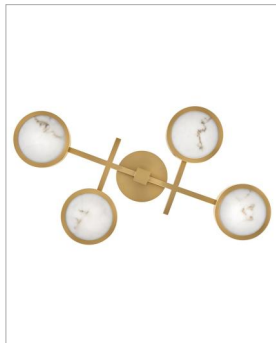

CAVA

FR31013LCB

LARGE FLUSH MOUNT

Cava's distinctive yet fashionable shape provides versatility for interior settings ranging from modern to transitional. Cloudstone shades - with metal reflector plates to beautifully reflect light - adorn an elegantly elongated design finished in Lacquered Brass or Black Oxide.

DETAILS	
FINISH:	Lacquered Brass
MATERIAL:	Steel
GLASS:	Cloudstone
DIMMABLE:	YES, CL TYPE DIMMER (SSL7A)

DIMENSIONS	
WIDTH:	30"
HEIGHT:	4.3"
DEPTH:	19
WEIGHT:	6.8lb

LIGHT SOURCE	
LIGHT SOURCE:	Integrated LED
LED NAME:	ER2G16W7
VOLTAGE:	120v
COLOR TEMP:	3000
LUMENS:	5600
CRI:	95
INCANDESCENT EQUIVALENCY:	4 x 100w
DIMMABLE:	YES, CL TYPE DIMMER (SSL7A)

MOUNTING	
CANOPY:	5" Dia.

SHIPPING	
CARTON LENGTH:	5.1
CARTON WIDTH:	32.5
CARTON HEIGHT:	32.8
CARTON WEIGHT:	9.5

PRODUCT DETAILS:

- Suitable for use in dry (indoor) locations as defined by NEC and CEC. Meets United States UL Underwriters Laboratories & CSA Canadian Standards Association Product Safety Standards.
- 5" dia. back plate with 4.25" ext. and 9.5" TTO when mounted as a wall sconce
- LED components carry a 5-year limited warranty
- Bold silhouette with dramatic details creates a modern statement

HINKLEY

HINKLEY
33000 Pin Oak Parkway
Avon Lake, OH 44012

PHONE: (440) 653-5500
Toll Free: 1 (800) 446-5539

hinkley.com