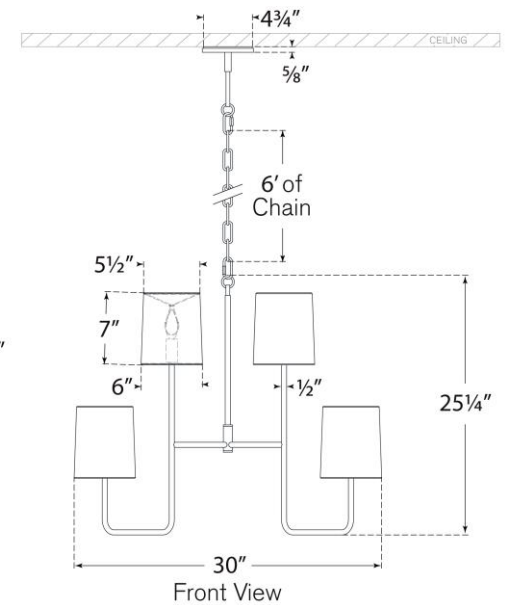

TEAR SHEET

Go Lightly Extra Large Two Tier Chandelier

Item # BBL 5083CW-G

Designer: Barbara Barry

Height: 25.25"

Width: 30"

Canopy: 4.75" Round

Finishes: BZ, CW, G, PN, SB

Shade Treatments: BZ, CW, G, L, PN, SB

Shade Details: 5.5" x 6" x 7"

Socket: 8 - E12 Candelabra

Wattage: 8 - 6.5 LED B11

Weight: 17 Pounds

Note: UL Only

Top View

Front View