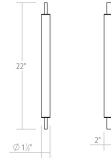

Project:

Keel LED Bath Bar Spec Sheet

SKU: 3831.03 Learn more at:
<https://sonnemanlight.com/keel-led-bath-bar>

Description: A classically minimalist approach to functionality with its architectural sleekness. Keels Bath Bar is dramatically functional and modern. In addition to this Bath Bar, Keel is also available as a free-standing [Floor Lamp](#), suspended as a [Pendant](#), and wall-mounted as a [Wall Lamp](#). These crisply intersecting forms bring multiple lighting applications to the task with architectural precision.

An [Optional Wall Plate Kit](#) is available for Keel Bath Bars.

Type #:

Dimensions

Height:	1.5"
Width:	22"
Extends:	2"
Minimum Extension:	2"
Maximum Extension:	2"
Size:	22"
Canopy/Backplate/Base Width:	22
Canopy/Backplate/Base Height:	1.5