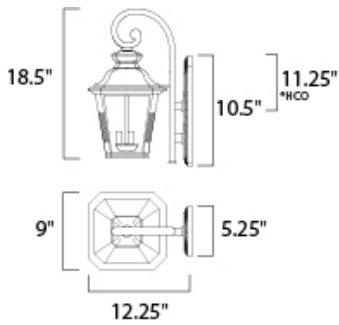

PRODUCT DESCRIPTION

Knoxville is an updated take on the traditional lantern style. Finished in Bronze and with the option of Clear or Frosted glass, our Incandescent version is sure to wow.

MEASUREMENTS

DIMENSION : 9" W x 18.5" H x 12.25" Ext
BACK PLATE : 5.25" W x 10.5" H x 11.25" HCO
HANGING WEIGHT : 5.63 lb

LAMPING

INPUT VOLTAGE : 120V
LUMENS : 0 Rated
BULB : 3 x 40W Incandescent E12 Candelabra , 120W Total
BULB INCLUDED : (Not Included)
DIMMABLE : Yes

FINISHES OPTION

Bronze

GLASS

Clear CL

MATERIAL

Aluminum, Glass

RATINGS

cETLus
Wet Location

ADDITIONAL

OPERATING TEMPERATURE:
-20°C (-4°F), 40°C (104°F)

Always consult a qualified electrician before installing any lighting product.