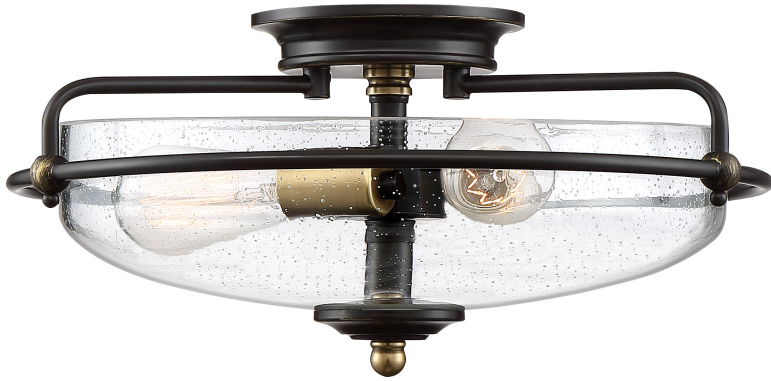

GFC1617PN

Griffin Flush Mount
Palladian Bronze

QUOIZEL
LIGHTING

DIMENSIONS

Dimensions: 16.75" W x 7.75" H x 16.75" D

Canopy Dimensions: 6.00" Dia.

Weight: 6.84 lbs

DETAILS

Material: Steel

Glass/Shade Description: Clear Seeded Glass

LAMPING

Light Source: Incandescent

Bulb Included: No

Bulb Type: Medium Base

Bulb Quantity: 3

Watts per Bulb: 100

ELECTRICAL

Dimmable: Yes

Voltage: 120v

Wire Length: 0.5'

INSTALLATION

Location Rating: Damp

Sloped Ceiling Compatible: No

We reserve the right to revise the design of components of any product due to parts availability or change in our Listed Mark standards without assuming any obligation or liability to modify any products previously manufactured and without notice. This literature depicts a product DESIGN that is the SOLE and EXCLUSIVE PROPERTY of Quoizel Inc. Compliance with U.S. COPYRIGHT and PATENT requirements, notification is hereby presented in this form that this literature, or this product depicts, is NOT to be copied, altered or used in any manner without the express written consent of, or contrary to the best interests of Quoizel Inc. 03/31/2013