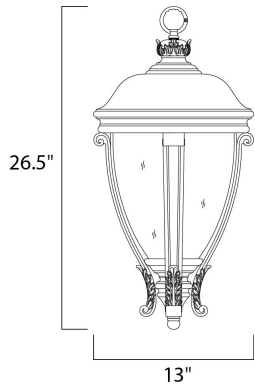

**MEASUREMENTS**

DIMENSION : 13" L x 13" W x 26.5" H  
 HANGING WEIGHT : 15.65 lb

**LAMPING**

INPUT VOLTAGE : 120V  
 LUMENS : 0 Rated  
 BULB : 3 x 40W Incandescent E12 Candelabra , 120W Total  
 BULB INCLUDED : (Not Included)  
 DIMMABLE : Yes