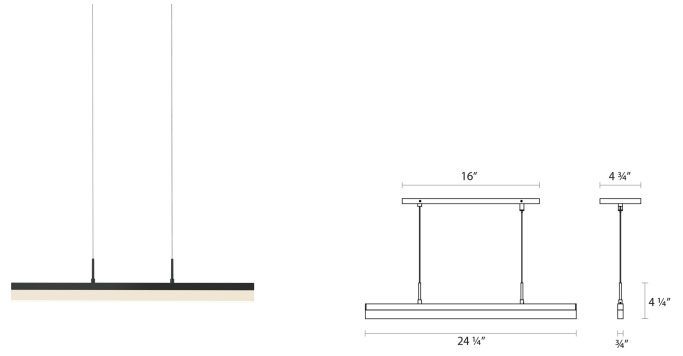

Project:

Stiletto LED Pendant Spec Sheet

SKU: 2345.25 Learn more at:
<https://sonnemanlight.com/stiletto-led-pendant>

Description: **Stiletto's ultra-sophisticated and extraordinarily precise solid acrylic is thrust through a minimally present aluminum channel, radiating perfectly even LED illumination from within.** Also available as a [Dimmable LED Sconce/Bath Bar](#) and [Stiletto Lungo LED Wall Bar](#).

Type #:

Dimensions

Height:	4.25"
Width:	24.25"
Length:	0.75"
Hanging Details:	6' Adjustable Cord
Size:	24"
Canopy/Backplate/Base Width:	16
Canopy/Backplate/Base Depth:	4.75

Electrical Specs

Bulb(s) Included?:	Yes
Bulb 1 Type:	Integral LED
Input Voltage:	120VAC
Wattage:	10
Initial Lumens:	840
Delivered Lumens:	658
Color Temperature:	3000K
CRI:	90
Power Supply Type:	Driver
Power Supply Quantity:	1
Power Supply Location:	Outlet Box
Dimming Type:	TRIAC/ELV
Bulb Max Wattage:	10

Installation

Installation:	Licensed electrician required
Sloped Ceiling Compatible?:	Not Compatible
Minimum Hanging Height:	6"

Shipping

Carton 1 L x W x H:	27" X 8" X 6"
Carton 1 Gross Weight:	6 LBS

Shade