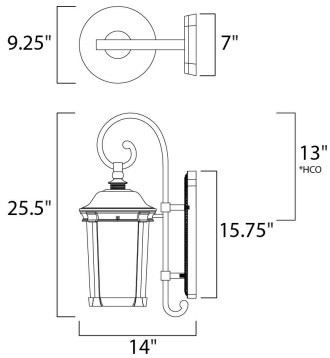

PRODUCT DESCRIPTION

MEASUREMENTS

DIMENSION : 9.25" W x 25.5" H x 14" Ext
BACK PLATE : 7" W x 15.75" H x 13" HCO
HANGING WEIGHT : 7.37 lb

LAMPING

INPUT VOLTAGE : 120V
LUMENS : 840 Rated
BULB : 1 x 12W LED PCB Integrated , 12W Total
BULB INCLUDED : (Integrated)
DIMMABLE : Triac CL
CRI : 80+ CRI

FINISHES OPTION

Bronze

GLASS

Seedy CD

MATERIAL

Aluminum

RATINGS

cETLus
Wet Location
DARKSKY

ADDITIONAL

OPERATING TEMPERATURE:
-20°C (-4°F), 40°C (104°F)

Always consult a qualified electrician before installing any lighting product.