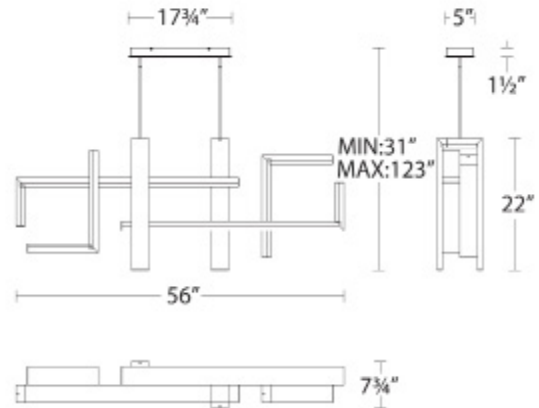

JACKAL model: PD--80056

MODERN FORMS

LED Interior Chandeliers

Fixture Type:

Catalog Number:

Project: _____

Location: _____

PRODUCT DESCRIPTION

ORDER NUMBER

	Size	Wattage	Voltage	LED Lumens	Delivered Lumens	Finish
PD-80056	56	40W	120V-277V	2794	1972	AB Aged Brass BK Black

Example: **PD-80056-BK**

SPECIFICATIONS

Construction: Aluminum body with silicone diffuser