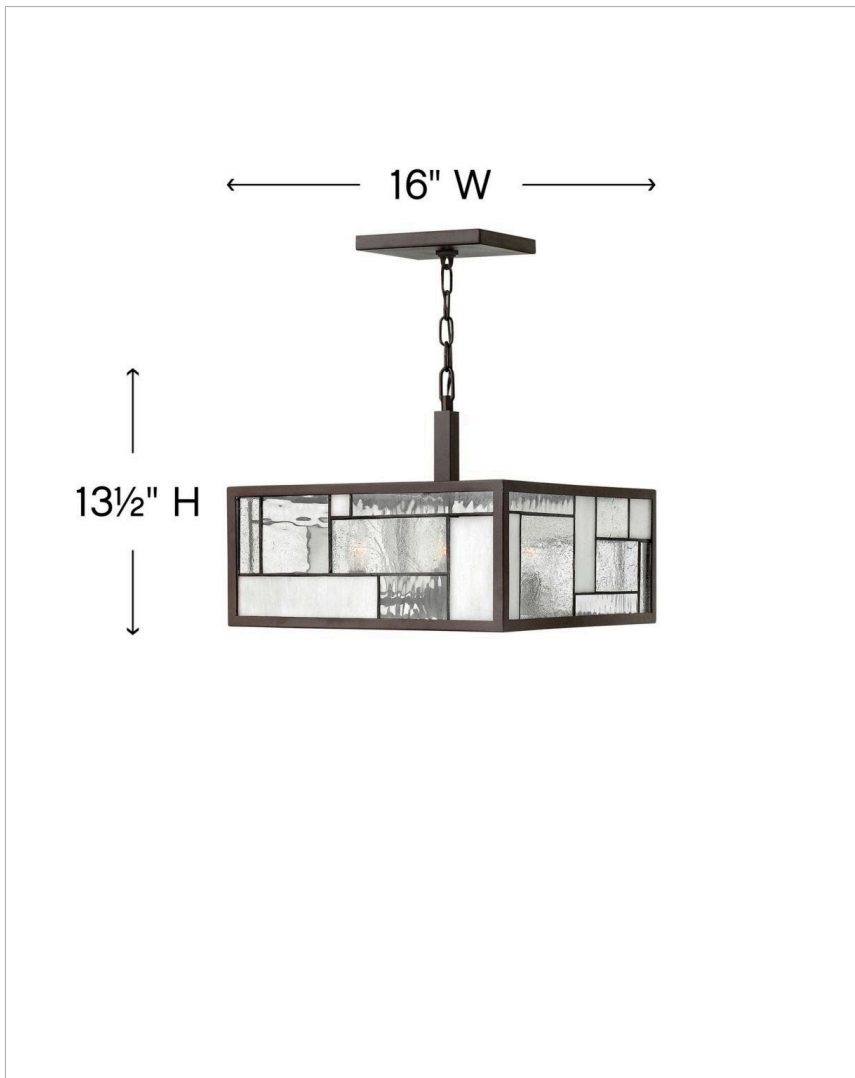

MONDRIAN

4571KZ

FOUR LIGHT SEMI-FLUSH MOUNT

Mondrian's unique patterned panels of glass mounted in copper foil add geometric panache in a Buckeye Bronze finish.

DETAILS	
FINISH:	Buckeye Bronze
MATERIAL:	Metal
GLASS:	Copper Foil Bound
SLOPE DEGREE:	90
DIMMABLE:	No

DIMENSIONS	
WIDTH:	16"
HEIGHT:	12"
WEIGHT:	12lb

LIGHT SOURCE	
LIGHT SOURCE:	LED Lamp, Socket
WATTAGE:	4-5w Cand. LED, 60w Equiv. or 4-60w Cand.
VOLTAGE:	120v

MOUNTING	
CANOPY:	7" Sq.
LEAD WIRE:	1 X 72"

SHIPPING	
CARTON LENGTH:	18.5
CARTON WIDTH:	18.5
CARTON HEIGHT:	11.5
CARTON WEIGHT:	16

PRODUCT DETAILS:

- This chain or cable hung fixture may be installed on any sloped ceiling
- Convertible fixture mounts directly to canopy or with a fixture-specific stem or chain that is 6" or less
- Suitable for use in dry (indoor) locations as defined by NEC and CEC. Meets United States UL Underwriters Laboratories & CSA Canadian Standards Association Product Safety Standards
- Height when mounted with chain is 13.5"
- Minimalist form with distinctive, symmetrical details reinforce a Craftsman aesthetic
- Bold and robust dark bronze finish