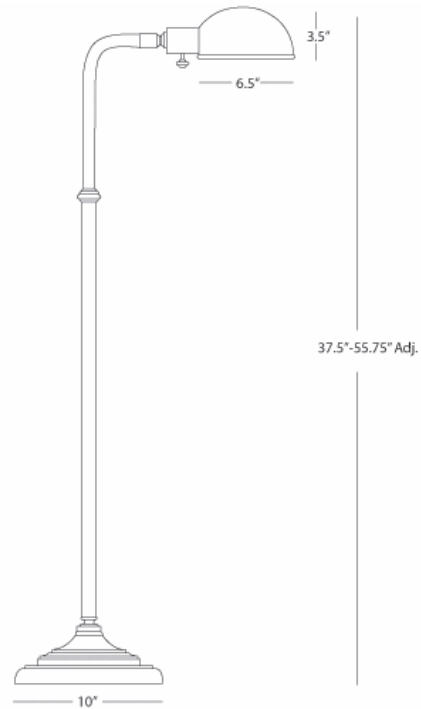

KINETIC

Z1505DBZ

Adjustable Pharmacy Task Floor Lamp

1-60W. Max.

Bulb Type: A

Switch: Hi-Lo Dimming

Deep Patina Bronze Finish

Metal Shade

FINISH OPTIONS:

1505 - Antique Brass

B1505BRC - Brushed Chrome

P1505 - Patina Nickel

** Available for Quick SHIP **