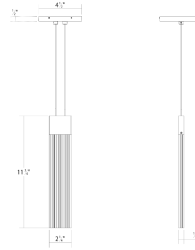

Project:

V Panels Thin Pendant Spec Sheet

SKU: 3091.01 Learn more at:
<https://sonnemanlight.com/v-panels-single-pendant>

Description: Designed to celebrate the transformative quality of light, V Panels refract LED illumination outward as well as downward through the bottom panel edge. V Panels pendants are capped with a crisp rectilinear chrome top, and are available in various heights and widths. V Panels is also available in multiple [chandelier](#) configurations.

Scaled for residential, hospitality and commercial settings for an enduring modern presence.

Type #:

Dimensions

Height: 11.75"
Width: 0.5"
Length: 2.25"
Hanging Details: 20'
Adjustable Cord
Size: Thin Pendant

Available Color Temperatures

Available Color Temperatures: 3000k

Installation

Installation: Licensed electrician required
Sloped Ceiling Compatible?: Compatible
Installation Orientation: N/A
Cord Length: 20'
Adjustable Cord
Minimum Hanging Height: 13"
Maximum Hanging Height: 250"
Orientation: N/A