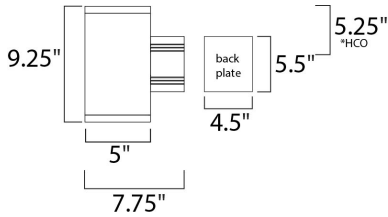

PRODUCT DESCRIPTION

Indirect exterior lighting not only provides illumination where you want but it also highlights the building structure for a beautiful architectural effect. Our collection of up and down lighting fixtures are available in both Architectural Bronze and Brushed Aluminum.