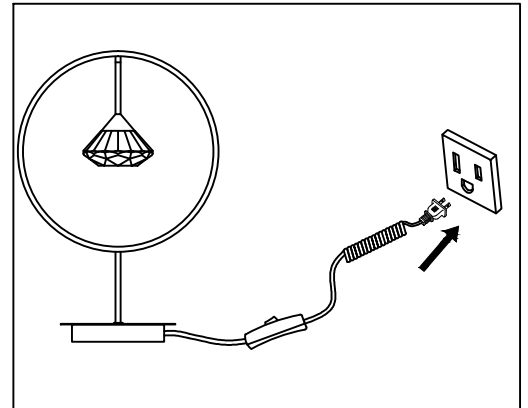

Contemporary Lighting™

PRODUCT NAME: Hope 1LT Table Lamp
ITEM NUMBER: E24808

Please consult your electrician for hanging fixture and wiring.

Bulbs (Included):1*LED*3W

IMPORTANT: Turn off the power at the main fuse or circuit breaker box before starting installation

Locate all hardware & components before discarding packaging

1.)

Step 1: Use plug to power table lamp

2.)

Step 2: Press switch to operate lamp

Cleaning & Care:
Clean with soft cloth and a mild detergent.
Do not use abrasive cleaner.