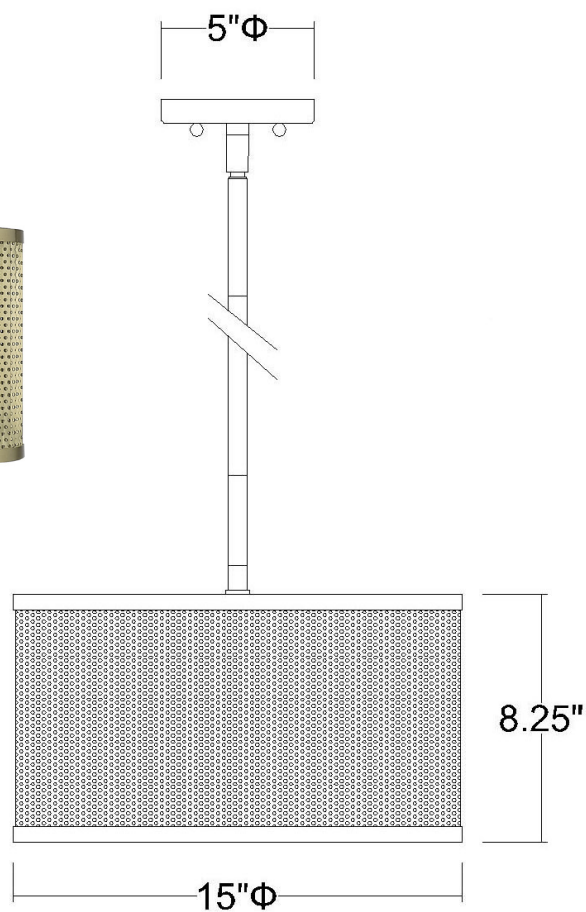

# TP20013GD BASETTI 4-LIGHT PENDANT

**Description:** Basetti 4-Light Pendant

**Finish:** Gold

**Dimensions:** 15" Dia. x 8-1/4" H

**Bulbs:** 4-60W Cand.

**Installed Weight:** 10 lbs.

**Certification:** cUL / dry location

**Material:** Steel

**Shades:** Steel

**Glass:** NA

**Canopy Dimensions:** 5" Dia.

**Chain/Wire:** 12' W/re

**Stems:** 3-12", 1-6", 1-3"

**Additional Finishes:** NA