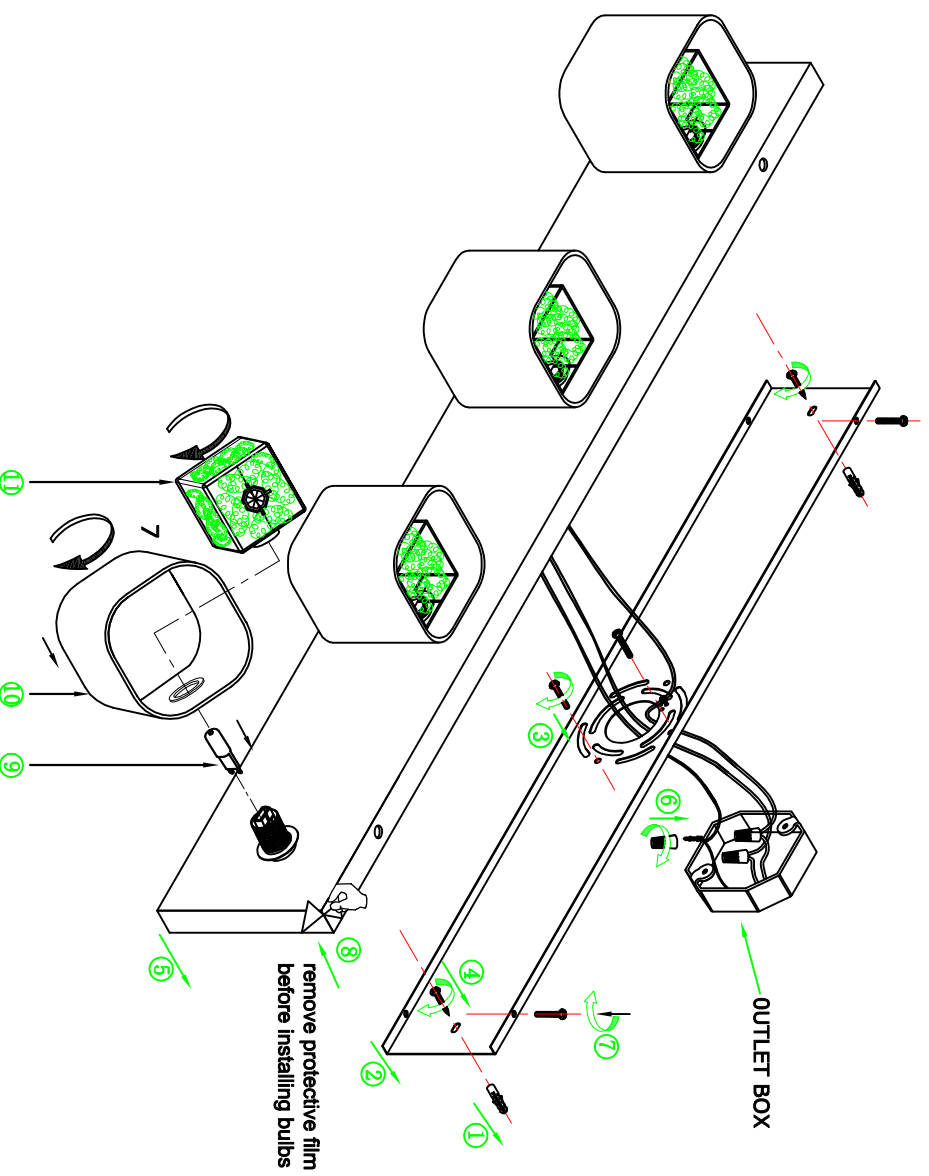

INSTALLATION INSTRUCTION

E22834-PCPC

FEATURE

- Lamp Type: G9 4 × MAX 60W 120V ~ 60HZ
- The lamp is for indoor use only