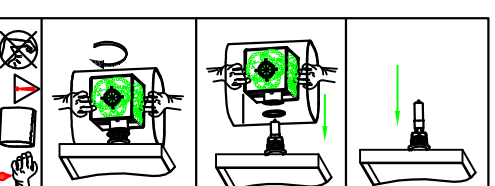

INSTALLATION INSTRUCTION

E22834-PCPC

FEATURE

- Lamp Type: G9 4 × MAX 60W 120V ~ 60HZ
- The lamp is for indoor use only