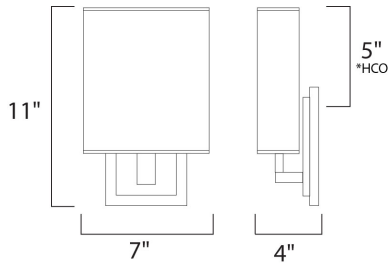

*height from center of outlet to the top of the fixture

MEASUREMENTS

DIMENSION : 7" W x 14" H x 4" Ext
 MAX OAH : 4.49" W x 10.79" H
 HANGING WEIGHT : 1.85 lb

LAMPING

INPUT VOLTAGE : 120V
 LUMENS : 1,050 Rated
 BULB : 2 x 6W LED PCB Integrated , 12W Total
 BULB INCLUDED : (Integrated)
 DIMMABLE : Triac CL
 CRI : 80+ CRI
 COLOR_TEMP : 3000K