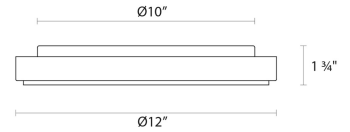

Project:

Dazzle LED Surface Mount Spec Sheet

SKU: 2567.01 Learn more at:
<https://sonnemanlight.com/dazzle-led-surface-mount>

Description: Glittering and alive, LED points of light refract through hundreds of crushed and fused glass nuggets that dance and shimmer in a spectacular display. Also available as a [Bath Bar](#), [Pendant](#), and [Slim Bath Bar](#).

Type #:

Dimensions

Height: 1.75"
Diameter: 12"
Canopy/Backplate/Base: 10"
Shape: Round
Size: 12"

Electrical Specs

Bulb(s) Included?: Yes
Bulb 1 Type: Integral LED
Input Voltage: 120VAC
Wattage: 30
Initial Lumens: 1800
Color Temperature: 3000K
CRI: 80
Power Supply Type: Transformer
Power Supply Quantity: 1
Power Supply Location: Outlet Box
Dimming Type: ELV
Bulb Max Wattage: 30

Installation

Installation:

Licensed electrician required

Shipping

Carton 1 L x W x H: 15" X 15" X 5.5"
Carton 1 Gross Weight: 9 LBS

Shade

Shade 1 Material: Crushed Glass

Available Finishes