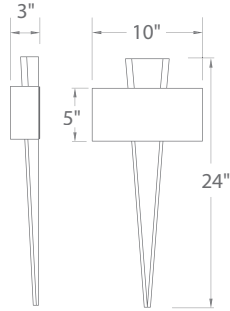

PALLADIAN – model: WS-11310

LED Interior Sconce

Fixture Type:

Catalog Number:

Project: _____

Location: _____

PRODUCT DESCRIPTION

Tinseltown glamour. Visual drama in an LED light. Designed as a wraparound band finished in gold leaf, silver leaf or polished nickel. The sparkling, seeded crystal spear creates the perfect focal point. Perfect in a home theater or commercial venue with two looks for adaptable scaling and styling.

FEATURES

- ETL & cETL damp location listed
- ADA compliant, low profile design
- Clear seeded crystal
- Full range dimming when used with compatible dimmers
- Replaceable LED module
- Transformer located in outlet box
- 80,000 hour rated life
- Color Temp: 3000K
- CRI: 90

SPECIFICATIONS

Construction: Clear seeded crystal.

Light Source: High output LED.

Finish: Gold Leaf (GL), Polished Nickel (PN), Silver Leaf (SL).

Standards: ETL & cETL damp location listed. ADA compliant.

ORDER NUMBER

Model	Height	Watt	Voltage	LED Lumens	Delivered Lumens	Finish
WS-11310	24"	11W	120V	625	320	GL Gold Leaf PN Polished Nickel SL Silver Leaf

Example: **WS-11310-GL**

modernforms.com
Phone (800) 526.2588
Fax (800) 526.2585