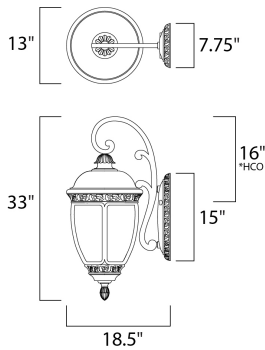

PRODUCT DESCRIPTION

Knob Hill Cast is a traditional, European style collection from Maxim Lighting International in Sienna finish with Seedy glass.

MEASUREMENTS

DIMENSION : 13" W x 33" H x 18.5" Ext
BACK PLATE : 7.75" W x 15" H x 14" HCO
HANGING WEIGHT : 15.18 lb

LAMPING

INPUT VOLTAGE : 120V
LUMENS : 0 Rated
BULB : 3 x 40W Incandescent E12 Candelabra , 120W Total
BULB INCLUDED : (Not Included)
DIMMABLE : Yes

FINISHES OPTION

Sienna

GLASS

Seedy CD

MATERIAL

Die Cast Aluminum

RATINGS

cETLus
Wet Location

ADDITIONAL

RATED LIFE 1500 Hours
OPERATING TEMPERATURE:
-20°C (-4°F), 40°C (104°F)

Always consult a qualified electrician before installing any lighting product.