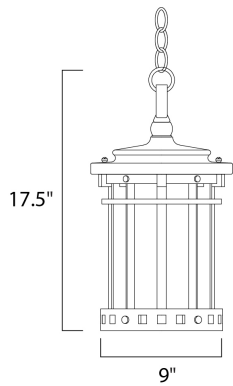

PRODUCT DESCRIPTION

Santa Barbara Cast is a transitional style collection from Maxim Lighting International in Sienna finish with Seedy glass.

MEASUREMENTS

DIMENSION : 9" L x 9" W x 17.5" H
 HANGING WEIGHT : 7.92 lb

LAMPING

INPUT VOLTAGE : 120V
 LUMENS : 0 Rated
 BULB : 3 x 40W Incandescent E12 Candelabra , 120W Total
 BULB INCLUDED : (Not Included)
 DIMMABLE : Yes

FINISHES OPTION

 Sienna

GLASS

Seedy CD

MATERIAL

Die Cast Aluminum