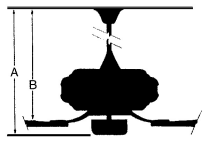

## MEASUREMENTS

Blade Finish:				Reversible Blades:	<b>No</b>
Blade Material:				Slope:	<b>Yes</b>
<b>Plywood Construction</b>				Hanging Weight:	<b>22.66</b>
Blade Sweep:	No. of Blades:	Blade Pitch:			
<b>60"</b>	<b>5</b>	<b>12</b>	Downrod 1 Outside Dia:	Downrod 2 Outside Dia:	
Downrod 1:	Downrod 1 Outside Dia:	Downrod 2:			
<b>6</b>	<b>0.75</b>				
Ceiling to Lowest Point: (Dim A)	Ceiling to Blade (Dim B)	Lead Wire:	Motor Size:		
<b>13.25</b>	<b>11.0</b>	<b>80</b>	<b>188x20mm</b>		