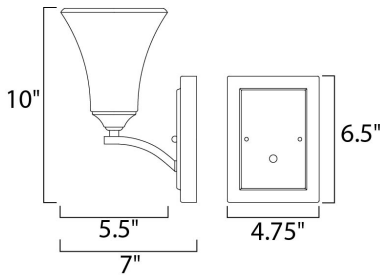

MEASUREMENTS

DIMENSION : 5.5" W x 10" H x 7" Ext
 MAX OAH : 4.76" W x 6.5" H
 HANGING WEIGHT : 2.49 lb

LAMPING

INPUT VOLTAGE : 120V
 LUMENS : 0 Rated
 BULB : 1 x 60W Incandescent E26 Medium , 60W Total
 BULB INCLUDED : (Not Included)
 DIMMABLE : Yes