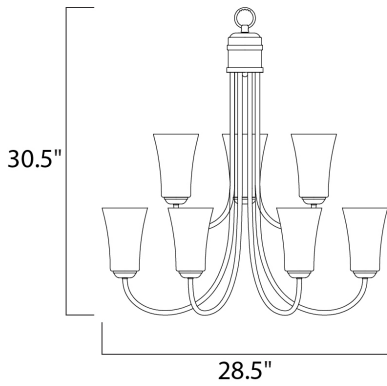

**PRODUCT DESCRIPTION**

Modern style at a competitive price will make this collection the next builder standard. Tall profile Frost glass shades adorn a minimalistic frame in your choice of Satin Nickel or Oil Rubbed Bronze.

**MEASUREMENTS**

DIMENSION : 28.5" L x 28.5" W x 30.5" H  
 HANGING WEIGHT : 18.04 lb

**LAMPING**

INPUT VOLTAGE : 120V  
 LUMENS : 0 Rated  
 BULB : 9 x 60W Incandescent E26 Medium , 540W Total  
 BULB INCLUDED : (Not Included)  
 DIMMABLE : Yes