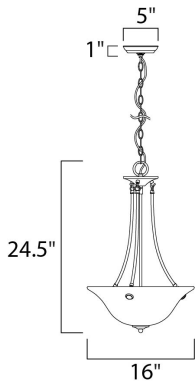

MEASUREMENTS

DIMENSION : 16" L x 16" W x 24.5" H
 HANGING WEIGHT : 6.17 lb

LAMPING

INPUT VOLTAGE : 120V
 LUMENS : 0 Rated
 BULB : 3 x 60W Incandescent E26 Medium , 180W Total
 BULB INCLUDED : (Not Included)
 DIMMABLE : Yes
 COLOR_TEMP : 2700K