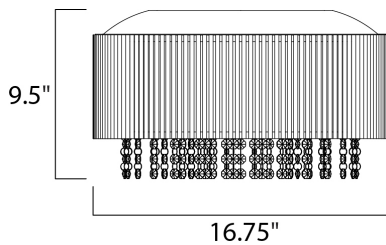

MEASUREMENTS

DIMENSION : 16.75" W x 9.5" H
 CANOPY : 16.53" W x 1.37" H x 16.35" L
 HANGING WEIGHT : 10.34 lb

LAMPING

LUMENS : 3,430 Rated
 BULB : 7 x 40W Xenon G9 , 280W Total
 BULB INCLUDED : (Included)
 DIMMABLE : Yes
 COLOR_TEMP : 2900K