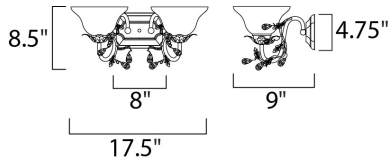

MEASUREMENTS

DIMENSION : 17.5" W x 8.5" H x 9" Ext
 BACK PLATE : 8" W x 4.75" H x 4.3" HCO
 HANGING WEIGHT : 3.75 lb

LAMPING

INPUT VOLTAGE : 120V
 LUMENS : 0 Rated
 BULB : 2 x 60W Incandescent E26 Medium , 120W Total
 BULB INCLUDED : (Not Included)
 DIMMABLE : Yes