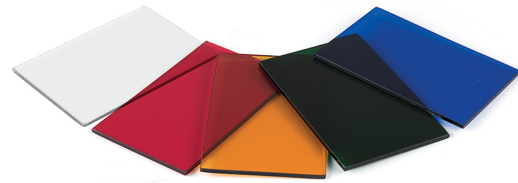

WAC LIGHTING

Mini Flood Lens Landscape Accessory

Fixture Type: _____

Catalog Number: _____

Project: _____

Location: _____

Model & Product

LENS-2X3-AMB	Amber Lens for Landscape Mini Wall Wash Luminaire
LENS-2X3-BEL	Beam Elongating Lens for Landscape Mini Wall Wash Luminaire
LENS-2X3-BLU	Blue Lens for Landscape Mini Wall Wash Luminaire
LENS-2X3-FR	Frosted Lens for Landscape Mini Wall Wash Luminaire
LENS-2X3-GRN	Green Lens for Landscape Mini Wall Wash Luminaire
LENS-2X3-RED	Red Lens for Landscape Mini Wall Wash Luminaire
LENS-2X3-SPR	Beam Spread Lens for Landscape Mini Wall Wash Luminaire

Example: **LENS-2X3-AMB**

DESCRIPTION

Lens for Landscape Mini Flood to enhance saturation of floral and foliage.

FEATURES

- 5 year warranty

SPECIFICATIONS

Construction:	Tempered Glass
Finish:	Frosted, Green, Blue, Amber, Red, Spread, Beam Elongating
Operating Temp:	°F to °F (°C to °C)

FINISHES