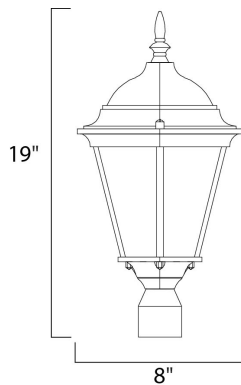

PRODUCT DESCRIPTION

Westlake is a transitional style from Maxim Lighting International in Black, Rust Patina, Empire Bronze, or White finish.

MEASUREMENTS

DIMENSION : 8" W x 19" H
 HANGING WEIGHT : 3.08 lb