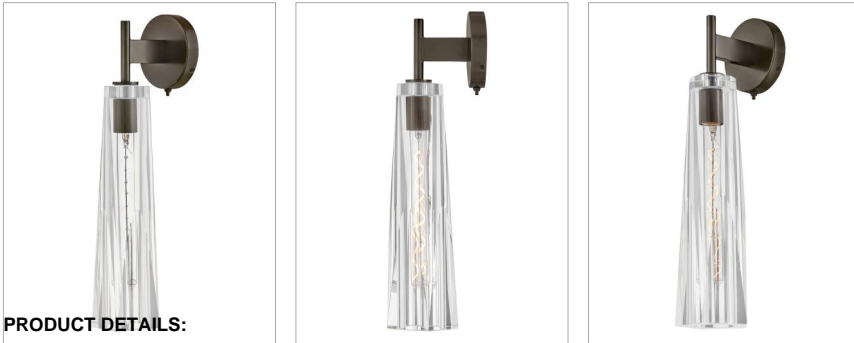

COSETTE

FR31100BX-CL

LARGE SINGLE LIGHT SCONCE

With a dramatic but sleek silhouette and elongated crystal-cut sconce shades, Cosette exudes opulent charm. With two luxurious heavy-cut crystal shade options, smokey gray or clear, both beautifully cast a rich, multi-faceted light pattern. Cosette's sconce includes an elegantly concealed on/off switch, making it perfect for bedrooms and intimate spaces pattern.

DETAILS	
FINISH:	Black Oxide
MATERIAL:	Steel
GLASS:	Clear Crystal
DIMMABLE:	YES, WITH DIMMABLE LAMP (NOT INCLUDED)

DIMENSIONS	
WIDTH:	5"
HEIGHT:	21"
WEIGHT:	13.9lb
BACK PLATE:	5" Dia.
EXTENSION:	6.8"
TOP TO OUTLET:	2.5"

LIGHT SOURCE	
LIGHT SOURCE:	Socketed
WATTAGE:	1-10w Med. LED, 60w Equiv.
VOLTAGE:	120v

SHIPPING	
CARTON LENGTH:	27.3
CARTON WIDTH:	11.5
CARTON HEIGHT:	11
CARTON WEIGHT:	15.4

PRODUCT DETAILS:

- Mounting hardware is hidden on the back plate to ensure a clean silhouette
- Suitable for use in dry (indoor) locations as defined by NEC and CEC. Meets United States UL Underwriters Laboratories & CSA Canadian Standards Association Product Safety Standards.
- Features On/Off switch
- T9 or T10 bulbs required (not included)
- Classic, elegant lines and timeless details enhance a traditional space