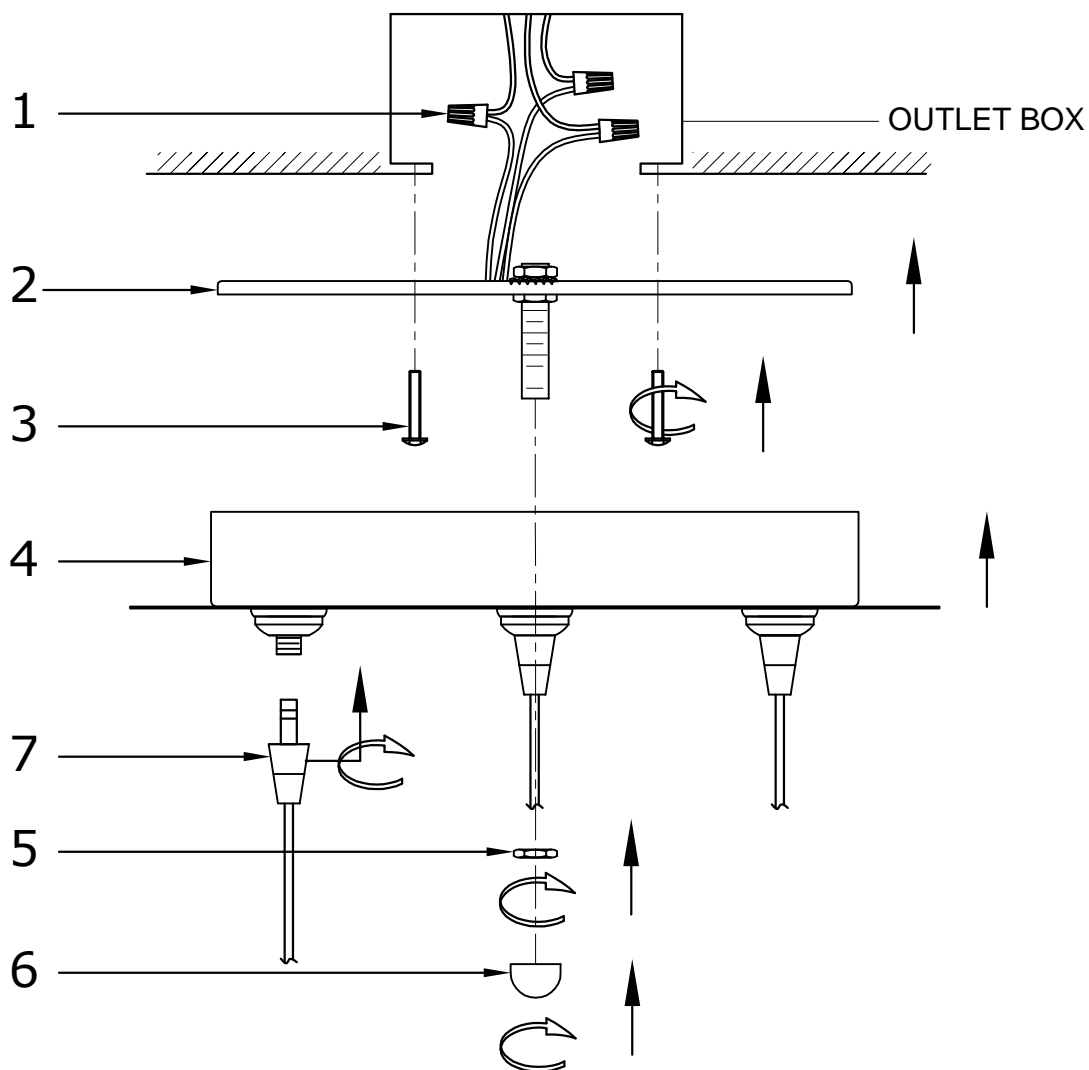

# INSTALLATION INSTRUCTION

Item No: EC95003-SN

## FEATURE

- 3 X Max 20W 12V~ G4 OR Max 50W 12V~ G6.35

The lamp is for indoor use only

If in doubt, consult a qualified electrician or contact your retail outlet.

Ensure that you always install the fitting to the relevant regulations.