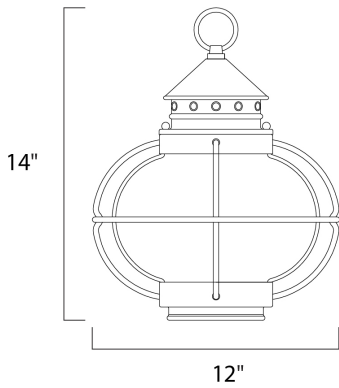

PRODUCT DESCRIPTION

Portsmouth is a traditional, early American style collection from Maxim Lighting International in Oil Rubbed Bronze finish with Seedy glass.

MEASUREMENTS

DIMENSION : 12" W x 14" H
 HANGING WEIGHT : 3.44 lb