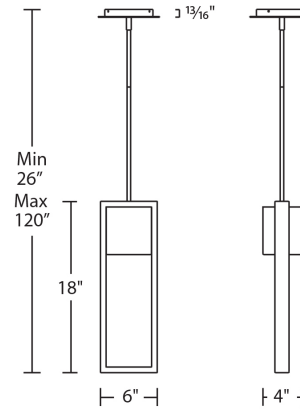

Color Temp:	3000K
Input:	120 VAC, 50/60Hz
CRI:	90
Dimming:	ELV: 100 - 10%
Rated Life:	54000 Hours
Standards:	ETL, cETL, IP65, Title 24 JA8-2016 Compliant, Dark Sky Friendly Wet Location Listed
Construction:	Aluminum hardware with etched glass diffuser

FINISHES

Black

LINE DRAWING

PD-W15918