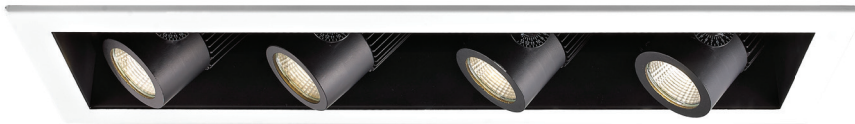

MT-4LD4 - 4 Light

4" LED Precision Multiples Energy Star®

WAC LIGHTING

Responsible Lighting®

Fixture Type:

Catalog Number:

Project:

Location:

PRODUCT DESCRIPTION

Retractable, adjustable spot lights

FEATURES

- ELV and 0-10V dimming options
- Energy Star® rated
- Invisible Trim™ is designed to sit flush with the ceiling for a clean, architectural look
- Fully retractable from housing
- 365° horizontal rotation and 180° vertical aiming
- Accepts 1 replacement lens
- 50,000 hour rated life
- 5 year WAC Lighting product warranty

SPECIFICATIONS

Construction: Die-cast aluminum heat sink painted black. Trim, housing and junction box are 20 gauge steel. Frame and hanger bars are heavy gauge galvanized steel.

J-Box: Seven knockouts and four Romex® style wiring connectors provided for ease of installation. Rated for branch wiring.

Driver: Universal (120V - 277V) or 120V input only

Light Source: High output LED (included with housing)

Dimming: 0-10V or ELV (see list of housings below)

Mounting: Supplied with hanger bars, adjustable from 14½"-25" to accommodate various joist construction and grid sizes. Hanger bars include a captive mounting "screw-nail" for ease of installation. Accommodates surface up to 1" thick. 19⅞" × 5⅝" cutout with trim, 19⅞" × 5⅝" cutout for Invisible Trim™. See instruction sheet for details on installation using spackle ring.