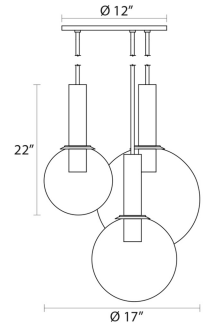

Type #:

Dimensions

Height:	22"
Diameter:	20"
Canopy/Backplate/Base:	10"
Hanging Details:	10' Adjustable Cord
Size:	3-Light

Electrical Specs

Bulb 1 Type:	Medium Base
Bulb Quantity:	3
Input Voltage:	120VAC
Wattage:	60
Color Temperature:	N/A
Dimming Type:	N/A
Bulb Max Wattage:	60

Installation

Installation:	Licensed electrician required
Sloped Ceiling Compatible?:	Compatible
Minimum Hanging Height:	22"
Maximum Hanging Height:	142"

Shipping

Carton 1 L x W x H:	25" X 21" X 22"
Carton 1 Gross Weight:	19 LBS