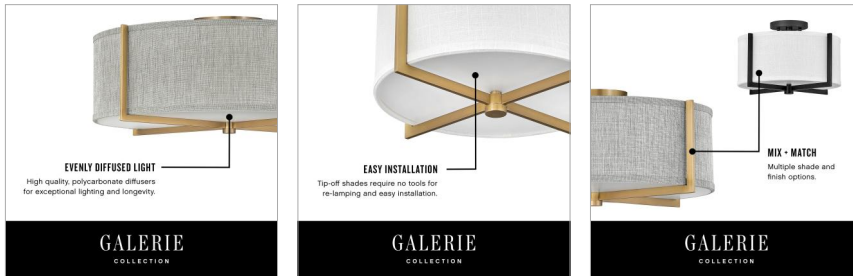

GALERIE

COLLECTION

AXIS OFF WHITE

41708BK

MEDIUM SEMI-FLUSH MOUNT

Creativity meets practicality in Axis. Featuring a classic crossed-stem design, its shade comes in Off White Linen or Heather Gray Linen, complemented by a Black or Heritage Brass finish.

DETAILS	
FINISH:	Black
MATERIAL:	Steel
SHADE:	Off-White Linen
DIMMABLE:	YES, WITH DIMMABLE LAMP (NOT INCLUDED)

DIMENSIONS	
WIDTH:	19.5"
HEIGHT:	8.8"
WEIGHT:	5.1lb

LIGHT SOURCE	
LIGHT SOURCE:	Socketed
WATTAGE:	3-14w Med. LED, 25w Equiv.
VOLTAGE:	120v

MOUNTING	
CANOPY:	4.75" Dia.

SHIPPING	
CARTON LENGTH:	22
CARTON WIDTH:	22
CARTON HEIGHT:	20.5
CARTON WEIGHT:	13.7

PRODUCT DETAILS:

- Suitable for use in dry (indoor) locations as defined by NEC and CEC. Meets United States UL Underwriters Laboratories & CSA Canadian Standards Association Product Safety Standards.
- Merging modern and classic elements, the Galerie collection offers a selection of LED ceiling and sconce fixtures with unique details that effortlessly balance a variety of spaces with form and function. The complementary contours, materials and finishes allow each silhouette to be used in unison or easily combined with other Galerie pieces.
- Diffusers are made of high transmittance, high diffusion, color stable LDA-filled polycarbonate to maximize delivered lumens
- Merging the best of traditional and modern elements with a sophisticated and streamlined look