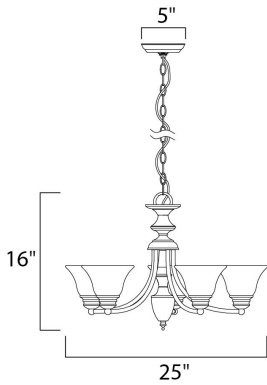

**MEASUREMENTS**

DIMENSION : 25" L x 25" W x 16" H  
 CANOPY : 5" W x 1" H x 5" L  
 HANGING WEIGHT : 11.68 lb

**LAMPING**

INPUT VOLTAGE : 120V  
 LUMENS : 0 Rated  
 BULB : 5 x 60W Incandescent E26 Medium , 300W Total  
 BULB INCLUDED : (Not Included)  
 DIMMABLE : Yes