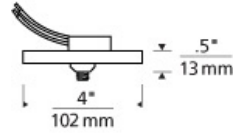

F R E E J A C K

FreeJack 4" Round Flush Canopy

DESCRIPTION

Mounts to a standard 4" junction box with round plaster ring (provided by electrician). Electronic transformer (included) fits in junction box. One FreeJack port; for ceiling or wall.