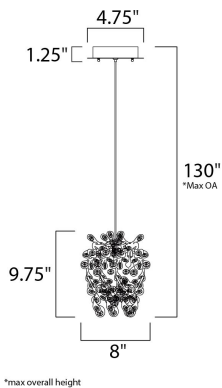

MEASUREMENTS

- DIMENSION : 8" W x 9.75" H
- MAX OAH : 130" OAH
- CANOPY : 4.75" W x 1.25" H x 4.75" L
- HANGING WEIGHT : 2.21 lb

LAMPING

- INPUT VOLTAGE : 120V
- LUMENS : 500 Rated
- BULB : 1 x 40W Xenon G9 , 40W Total
- BULB INCLUDED : (Included)
- DIMMABLE : Yes
- COLOR_TEMP : 2900K