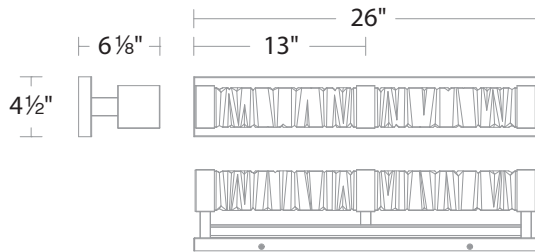

Project: _____
 Location: _____
 Fixture Type: _____
 Catalog Number: _____

AVAILABLE FINISHES

BK: Black

CH: Chrome

DESCRIPTION

A chiseled, look of refinement featuring fine Schonbek optic crystal in a luxurious bath luminaire showcasing remarkable details and craftsmanship. Offered in chrome and black.

FEATURES

- Built-in color temperature adjustability switch from 3000K/3500K/4000K at time of installation
- Can be mounted on wall in all orientations
- Proprietary universal 120V-220V-277V driver concealed within canopy

LINE DRAWING

SPECIFICATIONS

CRI	90
Dimming	ELV, 0-10V, TRIAC
Standards	ETL/cETL, Damp, Title 24

REPLACEMENT PARTS

- RPL-GLA-11226 - Crystal

Model	Size	LED Color Temp	Finish	Voltage	Wattage	Weight	LED Lumens	Delivered Lumens
BWS11226	26"	3000K/3500K/4000K	BK Black CH Chrome	120-277V	30W	28 lb	2207	1161