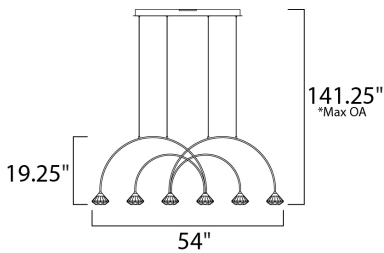

**PRODUCT DESCRIPTION**

Gracefully sweeping arms are finished in a textured Black with a Metallic Gold cups that suspends a faceted Clear acrylic diamond. Adding interest to the fixture, intersecting arms create an art form sure to attract attention. A pin up wall sconce with an arm that pivots is perfectly suited for bedside lighting.

**MEASUREMENTS**

DIMENSION : 54" L x 5.5" W x 19.25" H  
 MAX OAH : 141.25" OAH  
 CANOPY : 3.25" W x 1.5" H x 30.75" L  
 HANGING WEIGHT : 16.32 lb

**LAMPING**

INPUT VOLTAGE : 120V  
 LUMENS : 1,560 Rated (1,260 Del.)  
 BULB : 6 x 3W LED PCB Integrated , 18W Total  
 BULB INCLUDED : (Integrated)  
 DIMMABLE : Triac CL  
 CRI : 80+ CRI  
 COLOR\_TEMP : 3000K

\*max overall height

**FINISHES OPTION**

 Black / Metallic Gold

**GLASS**

Clear Acrylic 75

**MATERIAL**

Steel, Aluminum, Acrylic

**RATINGS**