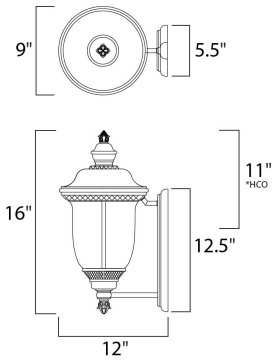

PRODUCT DESCRIPTION

MEASUREMENTS

DIMENSION : 9" W x 16" H x 12" Ext
BACK PLATE : 5.5" W x 12.5" H x 11" HCO
HANGING WEIGHT : 6.9 lb

LAMPING

INPUT VOLTAGE : 120V
LUMENS : 560 Rated
BULB : 1 x 8W LED PCB Integrated , 8W Total
BULB INCLUDED : (Integrated)
DIMMABLE : Triac CL
CRI : 80+ CRI
COLOR_TEMP : 3000K

FINISHES OPTION

Oriental Bronze

GLASS

Water Glass WG

MATERIAL

Aluminum

RATINGS

cETLus
Wet Location
For Outdoor DARKSKY

ADDITIONAL

RATED LIFE 25000 Hours
OPERATING TEMPERATURE:
-20°C (-4°F), 40°C (104°F)

Always consult a qualified electrician before installing any lighting product.